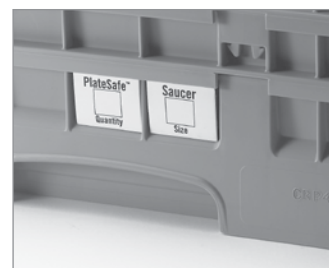

Content labeling options include one-color custom hot stamping or pre-printed clips that are added at factory during assembly.

Camracks are covered by one or more of the following patents: Full Base Dish Rack D412,607. Half Base Dish Rack D404,176. Half Dish Rack Extender D400,321. Enlarged Dish Rack Extender D399,614. Dish Rack with Extender 5,934,486 Utility Patent. Pronged Base Dish Rack D403,472