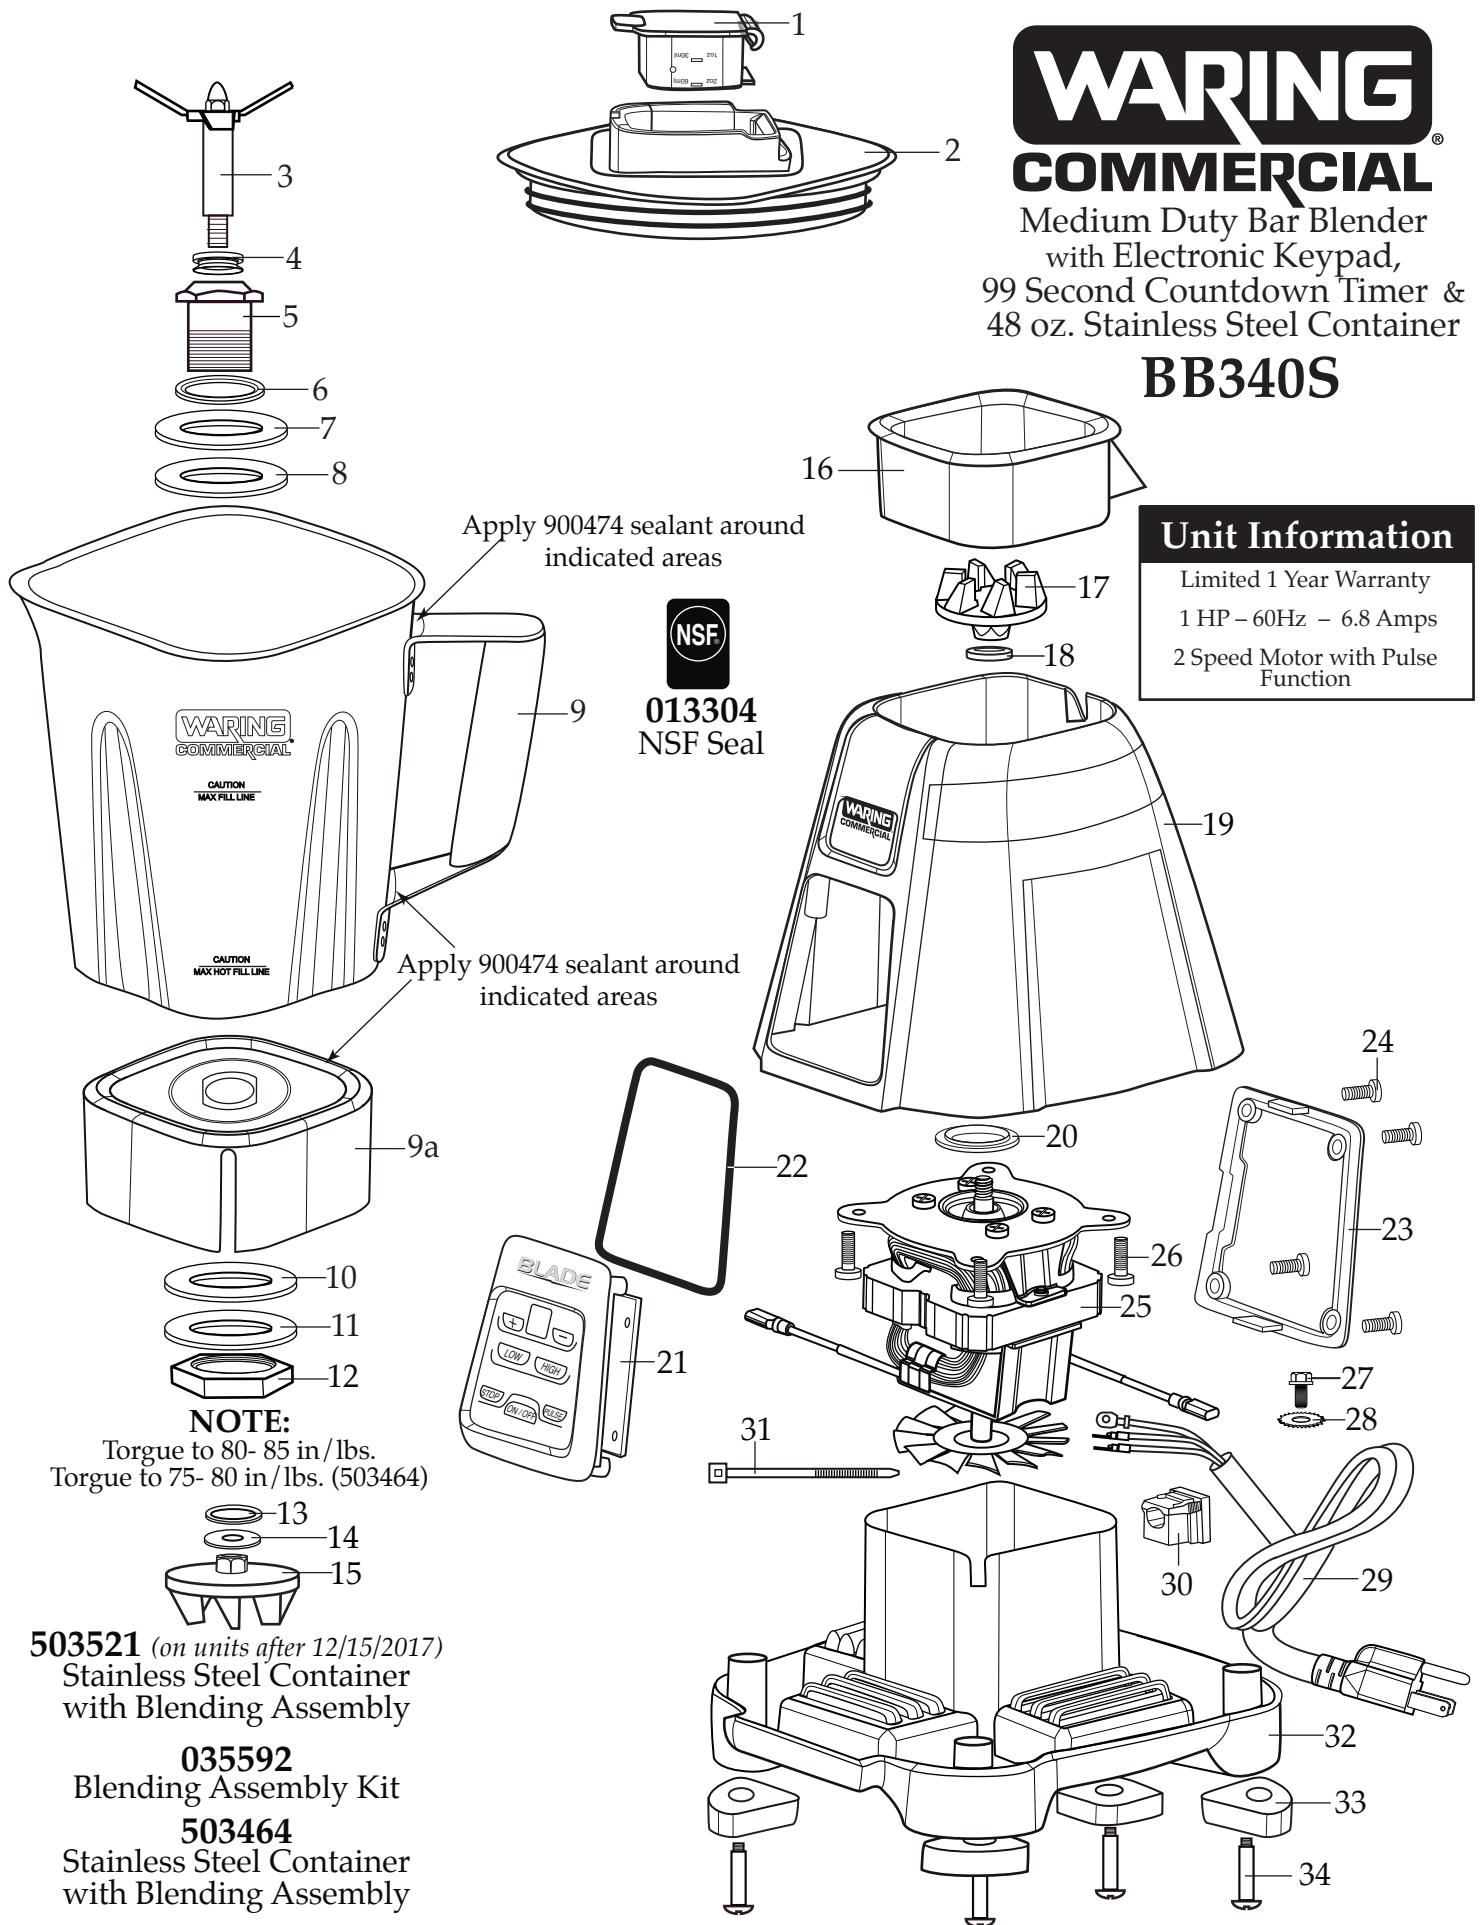

WARING COMMERCIAL

Medium Duty Bar Blender
with Electronic Keypad,
99 Second Countdown Timer &
48 oz. Stainless Steel Container

BB340S

Unit Information

Limited 1 Year Warranty
1 HP - 60Hz - 6.8 Amps
2 Speed Motor with Pulse
Function

503521 (on units after 12/15/2017)
Stainless Steel Container
with Blending Assembly

035592
Blending Assembly Kit

503464
Stainless Steel Container
with Blending Assembly

Illustration#	Part#	Descriptions
1	035153 026282-E	Jar Cover Lid <i>(on units after 3/14/2016)</i> Eastman Cover Lid
2	036319-V 033625-V	Vinyl Jar Cover with Ribs <i>(on units after 5/6/2016)</i> Vinyl Jar Cover
3	503444	Blade Assembly
4	027716	V Seal
6	009724	Nylon Flat Washer
7	003537	Stainless Steel Washer
8	003509	Neoprene Washer (rubber)
9	034775	Stainless Steel Container
9a	034776	Jar Bottom
10	003509	Neoprene Washer (rubber)
11	003537	Stainless Steel Washer
12	034156	Bearing Holder Nut
13	003526	Phenolic Washer
14	035048	Flat Stainless Steel Washer
15	503520 032453	Coupling <i>(on units after 12/15/2017)</i> Coupling
16	033623	Jar Pad
17	503520 032453	Coupling <i>(on units after 12/15/2017)</i> Coupling
18	035756 026413	Stainless Steel Cap Washer <i>(on units after 12/15/2017)</i> Stainless Steel Cap Washer
19	033616	Top Housing
20	026269	Upper Motor Mount
21	033547	Control Panel
22	033737	O Ring
23		<i>Comes with the 033547 Control Panel</i>
24	026267	Screw (4 required)
25	033618	120 volt Chiaphua Motor
26	032611	Screw (4 required)
27	027278	Ground Screw

Illustration #	Part #	Description
28	002943	Washer (2 required <i>on units after 12/15/2017</i>) - (1 required)
29	503431	Cordset Assembly
30	033619	Strain Relief
31	013731	Wire Tie (2 required)
32	035282	Bottom Housing
33	035287 033620	Foot (4 required <i>on units after 12/15/2017</i>) Foot (4 required)
34	035260	Screw (4 required)