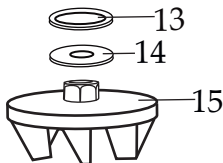

BB340

013304
 NSF Seal
 (on units after 2/4/2015)

NOTE:
 Torque to 80 - 85 in/lbs.

503522 (changed after 12/8/2017)
 BPA Free Container with
 Blending Assembly

035592
 Blending Assembly Kit

Illustration #	Part #	Description
1	035153 026282-E	Jar Cover Lid <i>(on units after 4/15/2016)</i> Eastman Cover Lid
2	033625-V	Vinyl Jar Cover
3	503444	Blade Assembly
4	027716	V Seal
5	503458	Bearing Holder / Seal Assembly <i>(changed after 11/20/2015)</i>
6	009724	Nylon Flat Washer
7	003537	Stainless Steel Washer
8	003509	Neoprene Washer (rubber)
9	033626	48 oz. BPA Free Copolyester Container
10	003509	Neoprene Washer (rubber)
11	003537	Stainless Steel Washer
12	034156	Bearing Holder Nut
13	003526	Phenolic Washer
14	035048	Flat Stainless Steel Washer
15	503520 032453	Coupling <i>(on units after 12/8/2017)</i> Coupling
16	033623	Jar Pad
17	503520 032453	Coupling <i>(on units after 12/8/2017)</i> Coupling
18	035756 026413	Stainless Steel Cap Washer <i>(on units after 12/6/2016)</i> Stainless Steel Cap Washer
19	033616	Top Housing
20	026269	Upper Motor Mount
21	033547	Control Panel
22	033737	O Ring
23	<i>Comes with the 033547 Control Panel</i>	
24	026267	Screw (4 required)
25	033618	120 volt Chiaphua Motor
26	032611	Screw (4 required)
27	027278	Ground Screw (2 required <i>on units after 12/8/2017</i>) - (1 required)

Illustration#	Part#	Description
28	002943	Washer
29	503431	Cordset Assembly
30	033619	Strain Relief
31	013731	Wire Tie
32	035282 033617	Bottom Housing (on units after 8/5/2016) Bottom Housing
33	035287 033620	Foot (4 required on units after 8/5/2016) Foot (4 required)
34	035260 026276	Screw (4 required on units after 8/5/2016) Screw (4 required)