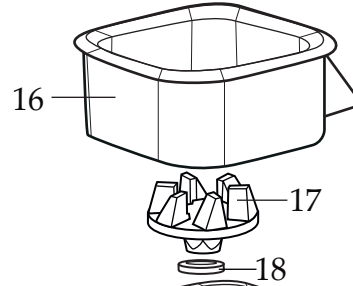

BB340

013304
 NSF Seal
 (on units after 2/4/2015)

NOTE:
 Torque to 80 - 85 in/lbs.

503522 (changed after 12/8/2017)
 BPA Free Container with
 Blending Assembly

035592
 Blending Assembly Kit

Illustration #	Part #	Description
1	035153 026282-E	Jar Cover Lid <i>(on units after 4/15/2016)</i> Eastman Cover Lid
2	033625-V	Vinyl Jar Cover
3	503444	Blade Assembly
4	027716	V Seal
5	503458	Bearing Holder / Seal Assembly <i>(changed after 11/20/2015)</i>
6	009724	Nylon Flat Washer
7	003537	Stainless Steel Washer
8	003509	Neoprene Washer (rubber)
9	033626	48 oz. BPA Free Copolyester Container
10	003509	Neoprene Washer (rubber)
11	003537	Stainless Steel Washer
12	034156	Bearing Holder Nut
13	003526	Phenolic Washer
14	035048	Flat Stainless Steel Washer
15	503520 032453	Coupling <i>(on units after 12/8/2017)</i> Coupling
16	033623	Jar Pad
17	503520 032453	Coupling <i>(on units after 12/8/2017)</i> Coupling
18	035756 026413	Stainless Steel Cap Washer <i>(on units after 12/6/2016)</i> Stainless Steel Cap Washer
19	033616	Top Housing
20	026269	Upper Motor Mount
21	033547	Control Panel
22	033737	O Ring
23	<i>Comes with the 033547 Control Panel</i>	
24	026267	Screw (4 required)
25	033618	120 volt Chiaphua Motor
26	032611	Screw (4 required)
27	027278	Ground Screw (2 required <i>on units after 12/8/2017</i>) - (1 required)

Illustration#	Part#	Description
28	002943	Washer
29	503431	Cordset Assembly
30	033619	Strain Relief
31	013731	Wire Tie
32	035282 033617	Bottom Housing (on units after 8/5/2016) Bottom Housing
33	035287 033620	Foot (4 required on units after 8/5/2016) Foot (4 required)
34	035260 026276	Screw (4 required on units after 8/5/2016) Screw (4 required)