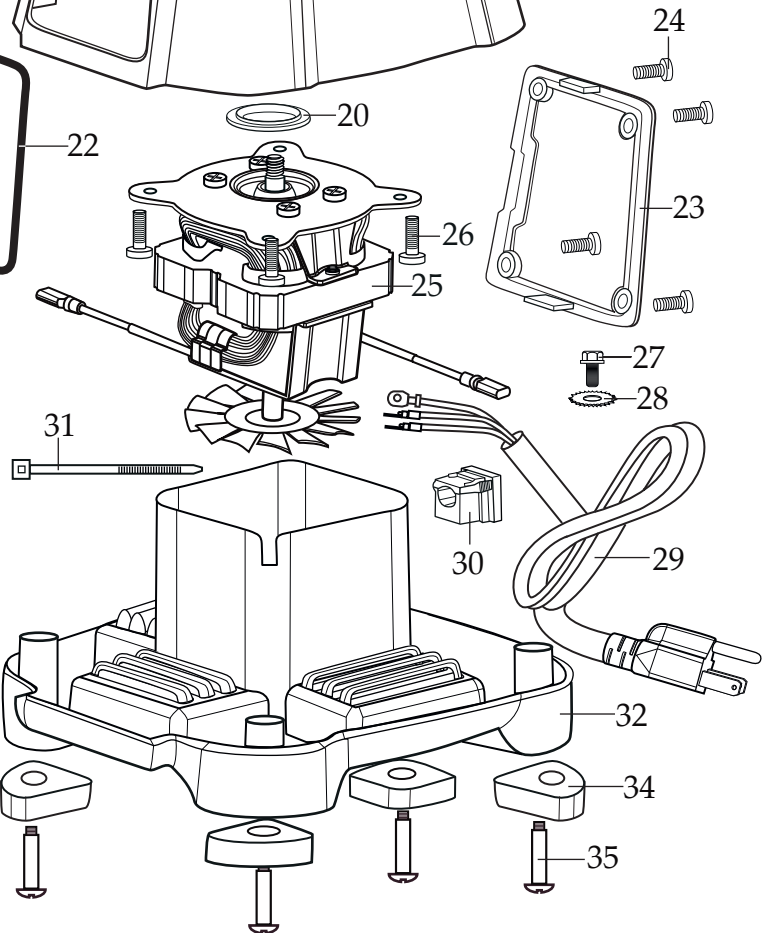

BB340

013304
 NSF Seal
 (on units after 2/4/2015)

NOTE:
 Torque to 80 - 85 in/lbs.

503522 (changed after 12/8/2017)
 BPA Free Container with
 Blending Assembly

035592
 Blending Assembly Kit

Illustration #	Part #	Description
1	035153 026282-E	Jar Cover Lid <i>(on units after 4/15/2016)</i> Eastman Cover Lid
2	033625-V	Vinyl Jar Cover
3	503444	Blade Assembly
4	027716	V Seal
5	503458	Bearing Holder / Seal Assembly <i>(changed after 11/20/2015)</i>
6	009724	Nylon Flat Washer
7	003537	Stainless Steel Washer
8	003509	Neoprene Washer (rubber)
9	033626	48 oz. BPA Free Copolyester Container
10	003509	Neoprene Washer (rubber)
11	003537	Stainless Steel Washer
12	034156	Bearing Holder Nut
13	003526	Phenolic Washer
14	035048	Flat Stainless Steel Washer
15	503520 032453	Coupling <i>(on units after 12/8/2017)</i> Coupling
16	033623	Jar Pad
17	503520 032453	Coupling <i>(on units after 12/8/2017)</i> Coupling
18	035756 026413	Stainless Steel Cap Washer <i>(on units after 12/6/2016)</i> Stainless Steel Cap Washer
19	033616	Top Housing
20	026269	Upper Motor Mount
21	033547	Control Panel
22	033737	O Ring
23	<i>Comes with the 033547 Control Panel</i>	
24	026267	Screw (4 required)
25	033618	120 volt Chiaphua Motor
26	032611	Screw (4 required)
27	027278	Ground Screw (2 required <i>on units after 12/8/2017</i>) - (1 required)

Illustration#	Part#	Description
28	002943	Washer
29	503431	Cordset Assembly
30	033619	Strain Relief
31	013731	Wire Tie
32	035282 033617	Bottom Housing (on units after 8/5/2016) Bottom Housing
33	035287 033620	Foot (4 required on units after 8/5/2016) Foot (4 required)
34	035260 026276	Screw (4 required on units after 8/5/2016) Screw (4 required)