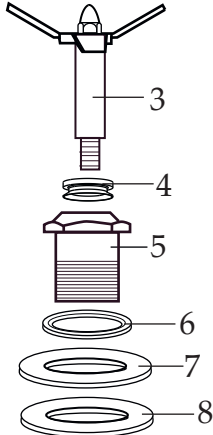

BB340

013304
 NSF Seal
 (on units after 2/4/2015)

NOTE:
 Torque to 80 - 85 in/lbs.

503522 (changed after 12/8/2017)
 BPA Free Container with
 Blending Assembly

035592
 Blending Assembly Kit

Illustration #	Part #	Description
1	035153 026282-E	Jar Cover Lid <i>(on units after 4/15/2016)</i> Eastman Cover Lid
2	033625-V	Vinyl Jar Cover
3	503444	Blade Assembly
4	027716	V Seal
5	503458	Bearing Holder / Seal Assembly <i>(changed after 11/20/2015)</i>
6	009724	Nylon Flat Washer
7	003537	Stainless Steel Washer
8	003509	Neoprene Washer (rubber)
9	033626	48 oz. BPA Free Copolyester Container
10	003509	Neoprene Washer (rubber)
11	003537	Stainless Steel Washer
12	034156	Bearing Holder Nut
13	003526	Phenolic Washer
14	035048	Flat Stainless Steel Washer
15	503520 032453	Coupling <i>(on units after 12/8/2017)</i> Coupling
16	033623	Jar Pad
17	503520 032453	Coupling <i>(on units after 12/8/2017)</i> Coupling
18	035756 026413	Stainless Steel Cap Washer <i>(on units after 12/6/2016)</i> Stainless Steel Cap Washer
19	033616	Top Housing
20	026269	Upper Motor Mount
21	033547	Control Panel
22	033737	O Ring
23	<i>Comes with the 033547 Control Panel</i>	
24	026267	Screw (4 required)
25	033618	120 volt Chiaphua Motor
26	032611	Screw (4 required)
27	027278	Ground Screw (2 required <i>on units after 12/8/2017</i>) - (1 required)

Illustration#	Part#	Description
28	002943	Washer
29	503431	Cordset Assembly
30	033619	Strain Relief
31	013731	Wire Tie
32	035282 033617	Bottom Housing (on units after 8/5/2016) Bottom Housing
33	035287 033620	Foot (4 required on units after 8/5/2016) Foot (4 required)
34	035260 026276	Screw (4 required on units after 8/5/2016) Screw (4 required)

Parts Used with 033617 Bottom Housings