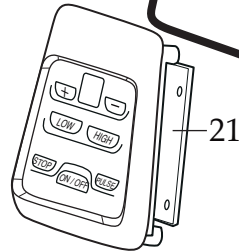

BB340

013304
 NSF Seal
 (on units after 2/4/2015)

NOTE:
 Torque to 80 - 85 in/lbs.

503522 (changed after 12/8/2017)
 BPA Free Container with
 Blending Assembly

035592
 Blending Assembly Kit

Illustration #	Part #	Description
1	035153 026282-E	Jar Cover Lid <i>(on units after 4/15/2016)</i> Eastman Cover Lid
2	033625-V	Vinyl Jar Cover
3	503444	Blade Assembly
4	027716	V Seal
5	503458	Bearing Holder / Seal Assembly <i>(changed after 11/20/2015)</i>
6	009724	Nylon Flat Washer
7	003537	Stainless Steel Washer
8	003509	Neoprene Washer (rubber)
9	033626	48 oz. BPA Free Copolyester Container
10	003509	Neoprene Washer (rubber)
11	003537	Stainless Steel Washer
12	034156	Bearing Holder Nut
13	003526	Phenolic Washer
14	035048	Flat Stainless Steel Washer
15	503520 032453	Coupling <i>(on units after 12/8/2017)</i> Coupling
16	033623	Jar Pad
17	503520 032453	Coupling <i>(on units after 12/8/2017)</i> Coupling
18	035756 026413	Stainless Steel Cap Washer <i>(on units after 12/6/2016)</i> Stainless Steel Cap Washer
19	033616	Top Housing
20	026269	Upper Motor Mount
21	033547	Control Panel
22	033737	O Ring
23	<i>Comes with the 033547 Control Panel</i>	
24	026267	Screw (4 required)
25	033618	120 volt Chiaphua Motor
26	032611	Screw (4 required)
27	027278	Ground Screw (2 required <i>on units after 12/8/2017</i>) - (1 required)