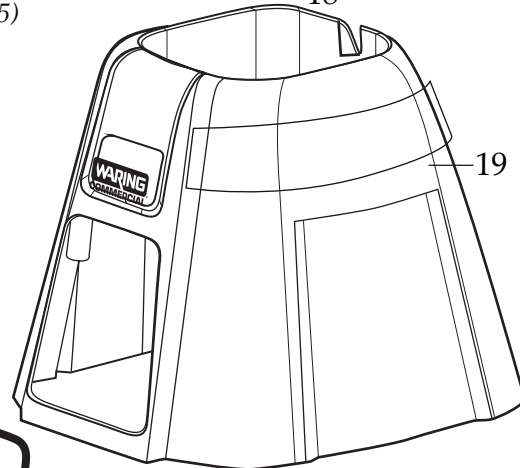

BB340

013304
 NSF Seal
 (on units after 2/4/2015)

NOTE:
 Torque to 80 - 85 in/lbs.

503522 (changed after 12/8/2017)
 BPA Free Container with
 Blending Assembly

035592
 Blending Assembly Kit

Illustration #	Part #	Description
1	035153 026282-E	Jar Cover Lid <i>(on units after 4/15/2016)</i> Eastman Cover Lid
2	033625-V	Vinyl Jar Cover
3	503444	Blade Assembly
4	027716	V Seal
5	503458	Bearing Holder / Seal Assembly <i>(changed after 11/20/2015)</i>
6	009724	Nylon Flat Washer
7	003537	Stainless Steel Washer
8	003509	Neoprene Washer (rubber)
9	033626	48 oz. BPA Free Copolyester Container
10	003509	Neoprene Washer (rubber)
11	003537	Stainless Steel Washer
12	034156	Bearing Holder Nut
13	003526	Phenolic Washer
14	035048	Flat Stainless Steel Washer
15	503520 032453	Coupling <i>(on units after 12/8/2017)</i> Coupling
16	033623	Jar Pad
17	503520 032453	Coupling <i>(on units after 12/8/2017)</i> Coupling
18	035756 026413	Stainless Steel Cap Washer <i>(on units after 12/6/2016)</i> Stainless Steel Cap Washer
19	033616	Top Housing
20	026269	Upper Motor Mount
21	033547	Control Panel
22	033737	O Ring
23	<i>Comes with the 033547 Control Panel</i>	
24	026267	Screw (4 required)
25	033618	120 volt Chiaphua Motor
26	032611	Screw (4 required)
27	027278	Ground Screw (2 required <i>on units after 12/8/2017</i>) - (1 required)