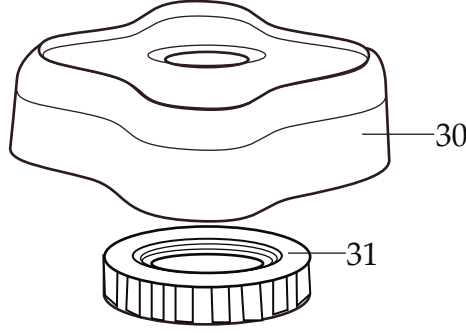

WARING COMMERCIAL

One Gallon Blender
and Spigot Container

CB15SF

Unit Information

3 Limited Motor Warranty
15.0 Amps.
1,700-18,000 RPM's (no load)

CBL10
Hot Blending Lid
(optional)

502977
Blending Assembly

503433
Container with Blending Assembly and Spigot

WARING COMMERCIAL

Blender Unit Components CB15SF

Illustration #	Part #	Description
1	024000	Hot Blending Outer Lid
2	026496	Gasket
3	023998	Hot Blending Baffle Cup
4	002972	Cap Nut
5	027581	Flat Washer (2 required)
6	027683	Blade
7	018389	"O" Ring
8	027582	Bearing Cap
9	018390	Small "V" Ring
10	023934	Bearing Holder
11	004946	Washer
12	018386	Bearing (2 required)
13	023926	Spacer
14	023907	Spring Washer
15	023927	Retaining Ring
16	023906	Large "V" Ring
17	023933	Drive Shaft
18	025817	Key
19	028530	Cover Insert
20	028226	Outer Lid
21	034026	"O" Ring
22	033965	Spigot Assembly
23	034320	Spigot Rubber Insert
24	034016	Spigot Plug
25	008791	Latch Wire (3 required)
26	502773	Bracket Assembly (spot welded to container 3 required)
27	503434	Container-Adapter Assembly
28	502977	Blending Assembly (complete)
29	004949	Gasket for container base
30	025571	Container Support (container base)
31	012008	Lock Nut