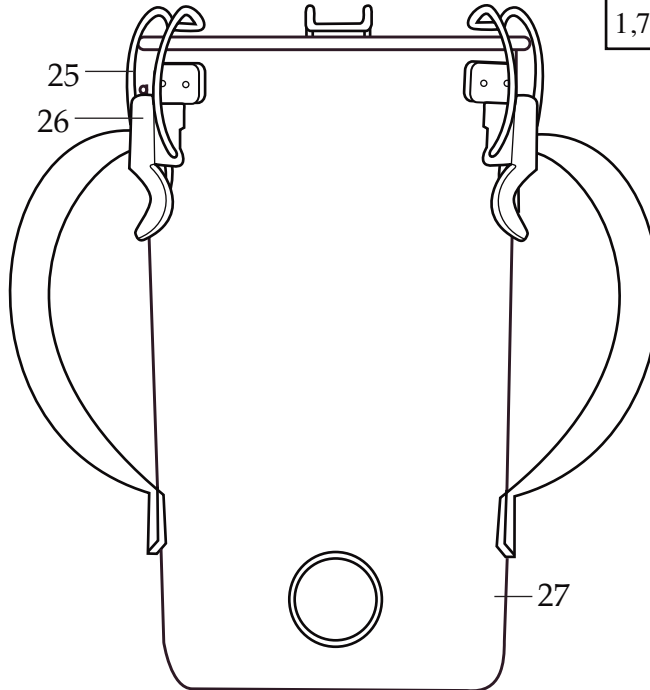

WARING COMMERCIAL

One Gallon Blender
and Spigot Container

CB15SF

Unit Information

3 Limited Motor Warranty
15.0 Amps.
1,700-18,000 RPM's (no load)

CBL10
Hot Blending Lid
(optional)

502977
Blending Assembly

503433
Container with Blending Assembly and Spigot

WARING COMMERCIAL

Blender Unit Components CB15SF

Illustration #	Part #	Description
1	024000	Hot Blending Outer Lid
2	026496	Gasket
3	023998	Hot Blending Baffle Cup
4	002972	Cap Nut
5	027581	Flat Washer (2 required)
6	027683	Blade
7	018389	"O" Ring
8	027582	Bearing Cap
9	018390	Small "V" Ring
10	023934	Bearing Holder
11	004946	Washer
12	018386	Bearing (2 required)
13	023926	Spacer
14	023907	Spring Washer
15	023927	Retaining Ring
16	023906	Large "V" Ring
17	023933	Drive Shaft
18	025817	Key
19	028530	Cover Insert
20	028226	Outer Lid
21	034026	"O" Ring
22	033965	Spigot Assembly
23	034320	Spigot Rubber Insert
24	034016	Spigot Plug
25	008791	Latch Wire (3 required)
26	502773	Bracket Assembly (spot welded to container 3 required)
27	503434	Container-Adapter Assembly
28	502977	Blending Assembly (complete)
29	004949	Gasket for container base
30	025571	Container Support (container base)
31	012008	Lock Nut