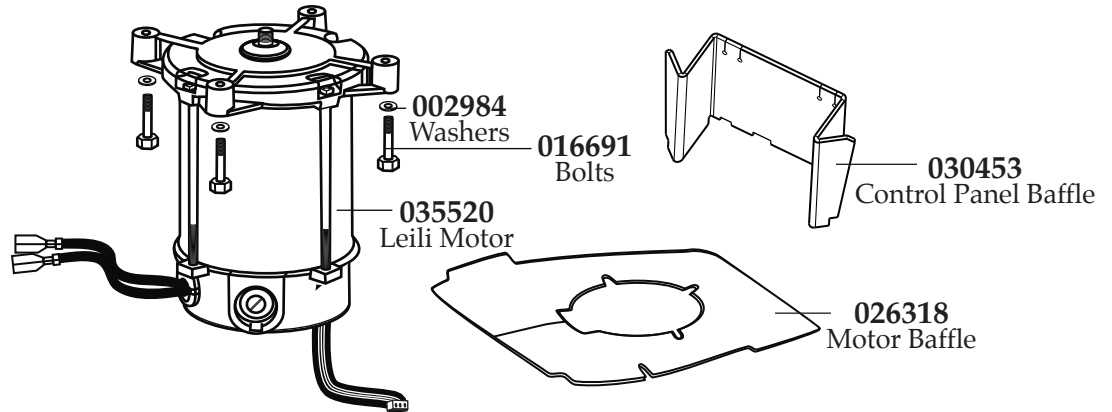

**036445
CB15 Groschopp Motor Replacement Kit**