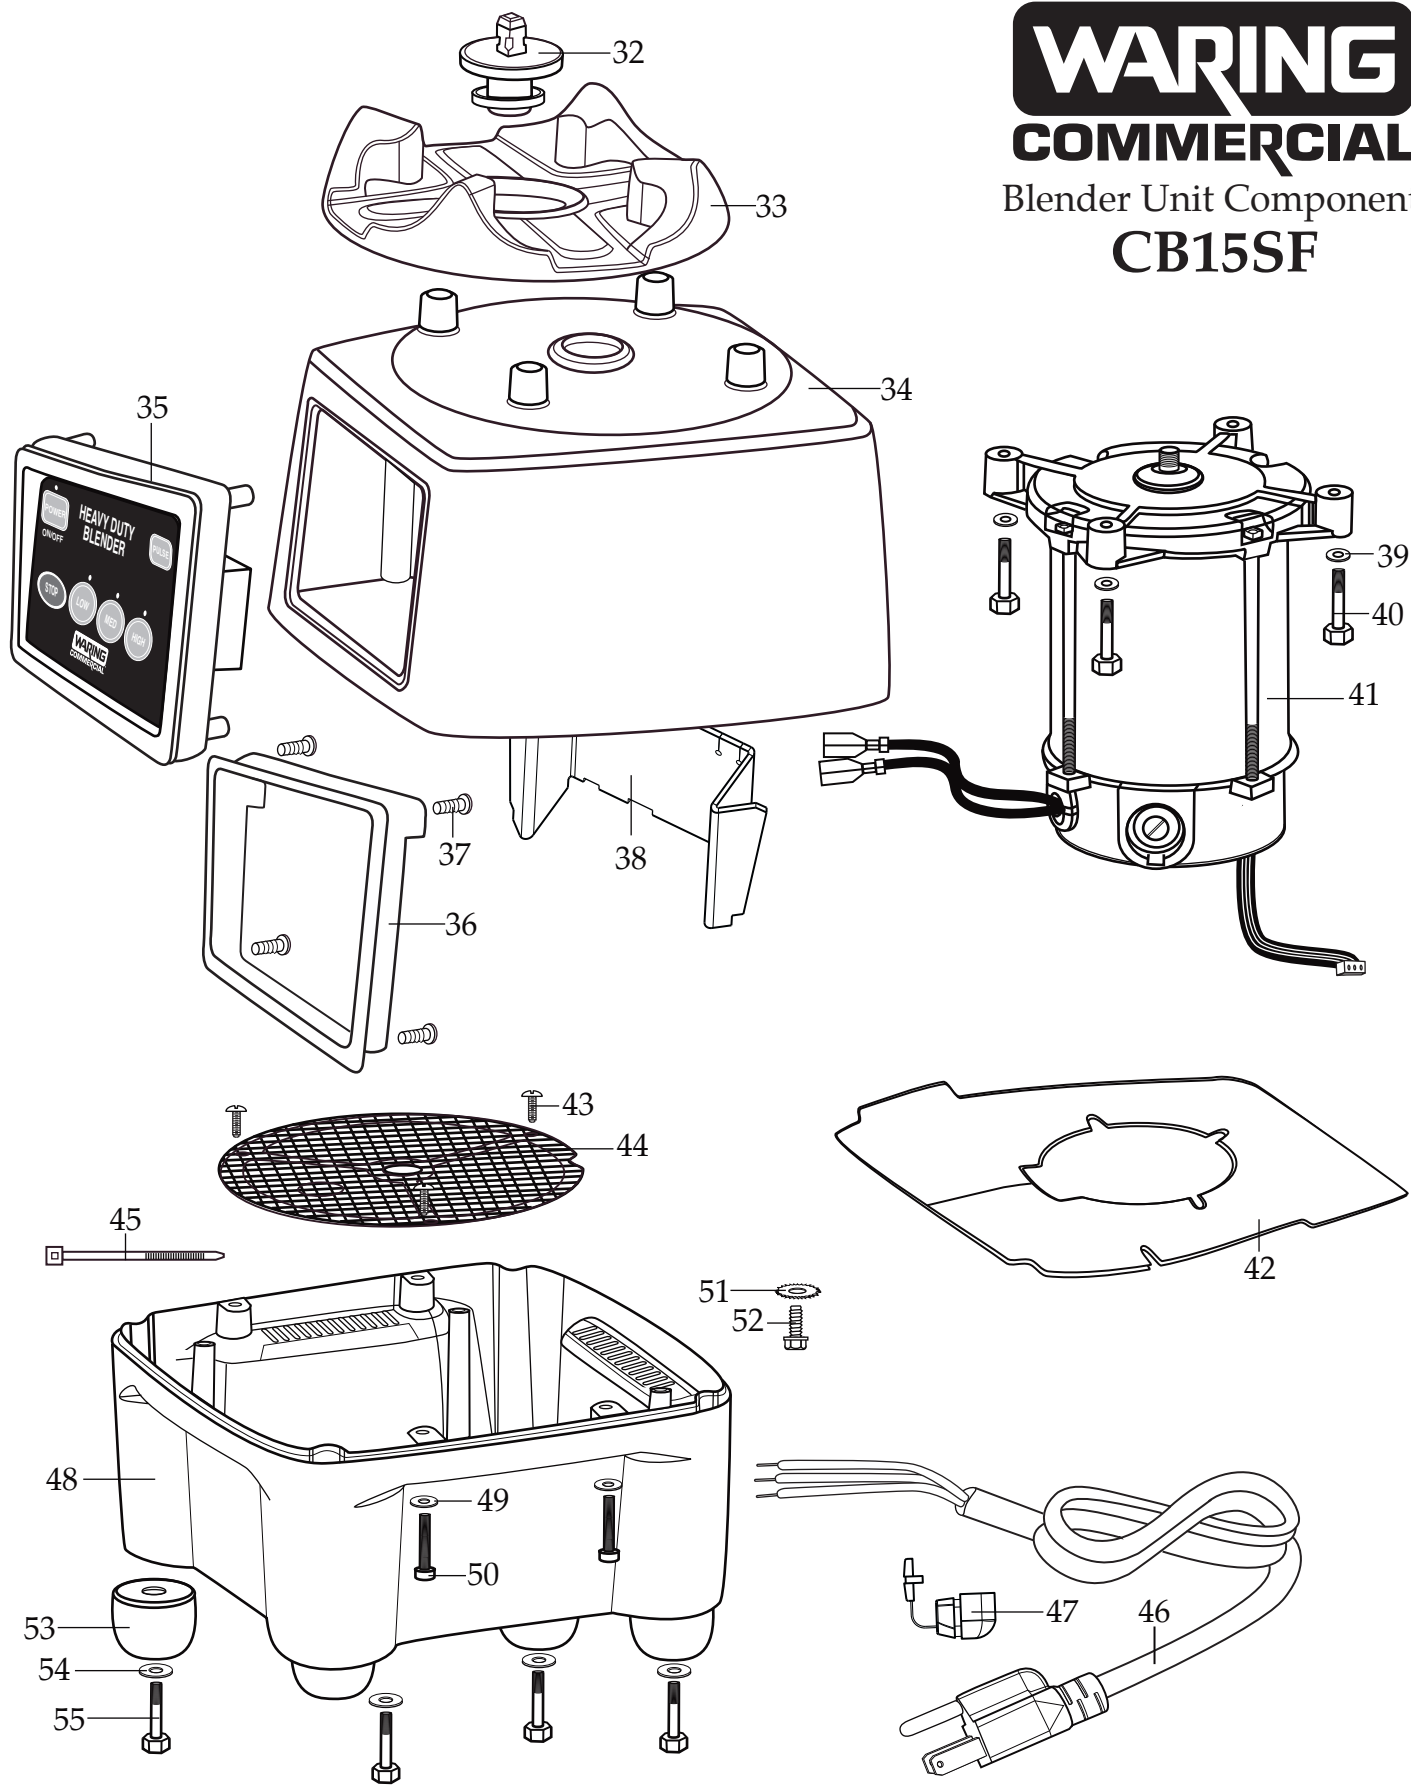

WARING COMMERCIAL

Blender Unit Components CB15SF

Illustration #	Part #	Description
1	024000	Hot Blending Outer Lid
2	026496	Gasket
3	023998	Hot Blending Baffle Cup
4	002972	Cap Nut
5	027581	Flat Washer (2 required)
6	027683	Blade
7	018389	"O" Ring
8	027582	Bearing Cap
9	018390	Small "V" Ring
10	023934	Bearing Holder
11	004946	Washer
12	018386	Bearing (2 required)
13	023926	Spacer
14	023907	Spring Washer
15	023927	Retaining Ring
16	023906	Large "V" Ring
17	023933	Drive Shaft
18	025817	Key
19	028530	Cover Insert
20	028226	Outer Lid
21	034026	"O" Ring
22	033965	Spigot Assembly
23	034320	Spigot Rubber Insert
24	034016	Spigot Plug
25	008791	Latch Wire (3 required)
26	502773	Bracket Assembly (spot welded to container 3 required)
27	503434	Container-Adapter Assembly
28	502977	Blending Assembly (complete)
29	004949	Gasket for container base
30	025571	Container Support (container base)
31	012008	Lock Nut

Illustration #	Part #	Description
32	503328	Coupling with Magnet Ring
33	025871	Jar Pad
34	028025	Top Housing
35	030893	Control Panel
36	029888	Rear Control Panel
37	026497	Screw (4 required)
38	030453	Control Panel Baffle
39	002984	Washer (4 required on units after 9/22/2016)
	003344	Washer (on units after 12/3/2015)
	002984	Washer (4 required)
40	016691	Bolt (4 required on units after 9/22/2016)
	019098	Screw (4 required on units after 12/3/2015)
	016691	Bolt (4 required)
41	035520	Leili Motor (on units after 7/13/2017)
	029875	Motor (on units after 9/22/2016)
	503472	Motor Modified Groschopp (on units after 12/3/2015 use 036445)
	029875	Motor
42	026318	Baffle (on units after 9/22/2016)
	035355	Baffle (on units after 12/3/2015)
	026318	Baffle
43	026500	Screw (6 required)
44	018791	Screen
45	013731	Cable Tie
46	503329	Cord Set
47	018811	Strain Relief
48	026317	Bottom Housing
49	002984	Washer (4 required)
50	026412	Screw (4 required)
51	002943	Ground Washer
52	027278	Ground Screw
53	026296	Foot (4 required)
54	018314	Washer (4 required)
55	026493	Screw (4 required)