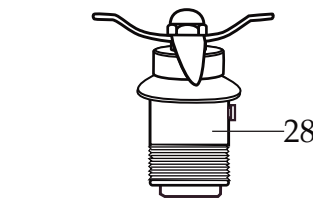

WARING COMMERCIAL

One Gallon Blender
and Spigot Container

CB15SF

Unit Information

3 Limited Motor Warranty
15.0 Amps.
1,700-18,000 RPM's (no load)

CBL10
Hot Blending Lid
(optional)

502977
Blending Assembly

503433
Container with Blending Assembly and Spigot

WARING COMMERCIAL

Blender Unit Components CB15SF

Illustration #	Part #	Description
1	024000	Hot Blending Outer Lid
2	026496	Gasket
3	023998	Hot Blending Baffle Cup
4	002972	Cap Nut
5	027581	Flat Washer (2 required)
6	027683	Blade
7	018389	"O" Ring
8	027582	Bearing Cap
9	018390	Small "V" Ring
10	023934	Bearing Holder
11	004946	Washer
12	018386	Bearing (2 required)
13	023926	Spacer
14	023907	Spring Washer
15	023927	Retaining Ring
16	023906	Large "V" Ring
17	023933	Drive Shaft
18	025817	Key
19	028530	Cover Insert
20	028226	Outer Lid
21	034026	"O" Ring
22	033965	Spigot Assembly
23	034320	Spigot Rubber Insert
24	034016	Spigot Plug
25	008791	Latch Wire (3 required)
26	502773	Bracket Assembly (spot welded to container 3 required)
27	503434	Container-Adapter Assembly
28	502977	Blending Assembly (complete)
29	004949	Gasket for container base
30	025571	Container Support (container base)
31	012008	Lock Nut