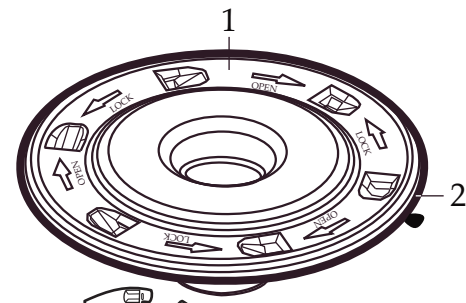

WARING COMMERCIAL

One Gallon Blender
and Spigot Container

CB15SF

Unit Information

3 Limited Motor Warranty
15.0 Amps.
1,700-18,000 RPM's (no load)

CBL10
Hot Blending Lid
(optional)