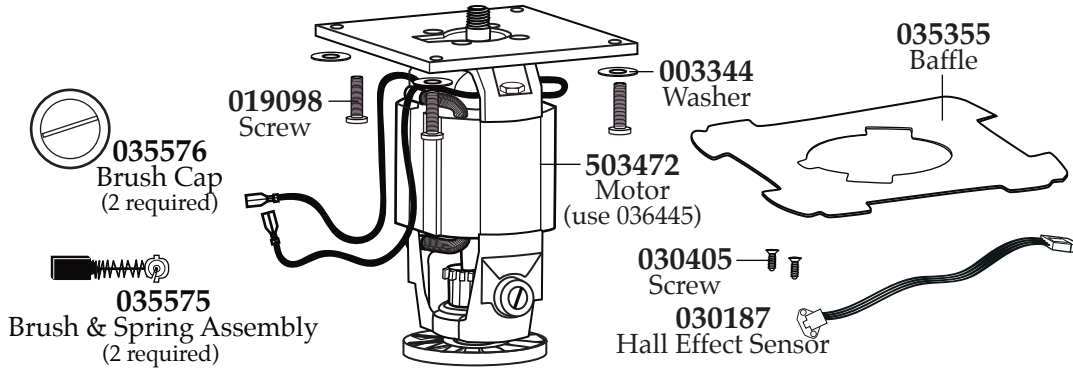

**Groschopp Motor
Parts No Longer Used**

(on units between 4/14/2016 & 9/29/2016)