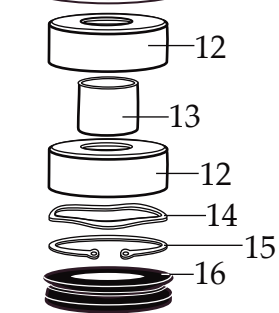

WARING COMMERCIAL

One Gallon Blender
and Spigot Container

CB15SF

Unit Information

3 Limited Motor Warranty
15.0 Amps.
1,700-18,000 RPM's (no load)

CBL10
Hot Blending Lid
(optional)

502977
Blending Assembly

503433
Container with Blending Assembly and Spigot

WARING COMMERCIAL

Blender Unit Components CB15SF

Illustration #	Part #	Description
1	024000	Hot Blending Outer Lid
2	026496	Gasket
3	023998	Hot Blending Baffle Cup
4	002972	Cap Nut
5	027581	Flat Washer (2 required)
6	027683	Blade
7	018389	"O" Ring
8	027582	Bearing Cap
9	018390	Small "V" Ring
10	023934	Bearing Holder
11	004946	Washer
12	018386	Bearing (2 required)
13	023926	Spacer
14	023907	Spring Washer
15	023927	Retaining Ring
16	023906	Large "V" Ring
17	023933	Drive Shaft
18	025817	Key
19	028530	Cover Insert
20	028226	Outer Lid
21	034026	"O" Ring
22	033965	Spigot Assembly
23	034320	Spigot Rubber Insert
24	034016	Spigot Plug
25	008791	Latch Wire (3 required)
26	502773	Bracket Assembly (spot welded to container 3 required)
27	503434	Container-Adapter Assembly
28	502977	Blending Assembly (complete)
29	004949	Gasket for container base
30	025571	Container Support (container base)
31	012008	Lock Nut