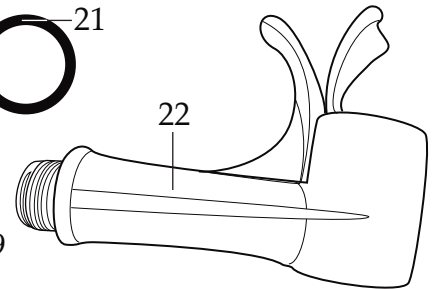

WARING COMMERCIAL

One Gallon Blender
and Spigot Container

CB15SF

Unit Information

3 Limited Motor Warranty
15.0 Amps.
1,700-18,000 RPM's (no load)

CBL10
Hot Blending Lid
(optional)

502977
Blending Assembly

503433
Container with Blending Assembly and Spigot

WARING COMMERCIAL

Blender Unit Components CB15SF

Illustration #	Part #	Description
1	024000	Hot Blending Outer Lid
2	026496	Gasket
3	023998	Hot Blending Baffle Cup
4	002972	Cap Nut
5	027581	Flat Washer (2 required)
6	027683	Blade
7	018389	"O" Ring
8	027582	Bearing Cap
9	018390	Small "V" Ring
10	023934	Bearing Holder
11	004946	Washer
12	018386	Bearing (2 required)
13	023926	Spacer
14	023907	Spring Washer
15	023927	Retaining Ring
16	023906	Large "V" Ring
17	023933	Drive Shaft
18	025817	Key
19	028530	Cover Insert
20	028226	Outer Lid
21	034026	"O" Ring
22	033965	Spigot Assembly
23	034320	Spigot Rubber Insert
24	034016	Spigot Plug
25	008791	Latch Wire (3 required)
26	502773	Bracket Assembly (spot welded to container 3 required)
27	503434	Container-Adapter Assembly
28	502977	Blending Assembly (complete)
29	004949	Gasket for container base
30	025571	Container Support (container base)
31	012008	Lock Nut