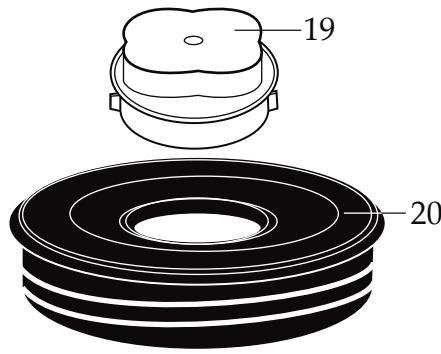

WARING COMMERCIAL

One Gallon Blender
and Spigot Container

CB15SF

Unit Information

3 Limited Motor Warranty
15.0 Amps.
1,700-18,000 RPM's (no load)

CBL10
Hot Blending Lid
(optional)

502977
Blending Assembly

503433
Container with Blending Assembly and Spigot

WARING COMMERCIAL

Blender Unit Components CB15SF

Illustration #	Part #	Description
1	024000	Hot Blending Outer Lid
2	026496	Gasket
3	023998	Hot Blending Baffle Cup
4	002972	Cap Nut
5	027581	Flat Washer (2 required)
6	027683	Blade
7	018389	"O" Ring
8	027582	Bearing Cap
9	018390	Small "V" Ring
10	023934	Bearing Holder
11	004946	Washer
12	018386	Bearing (2 required)
13	023926	Spacer
14	023907	Spring Washer
15	023927	Retaining Ring
16	023906	Large "V" Ring
17	023933	Drive Shaft
18	025817	Key
19	028530	Cover Insert
20	028226	Outer Lid
21	034026	"O" Ring
22	033965	Spigot Assembly
23	034320	Spigot Rubber Insert
24	034016	Spigot Plug
25	008791	Latch Wire (3 required)
26	502773	Bracket Assembly (spot welded to container 3 required)
27	503434	Container-Adapter Assembly
28	502977	Blending Assembly (complete)
29	004949	Gasket for container base
30	025571	Container Support (container base)
31	012008	Lock Nut