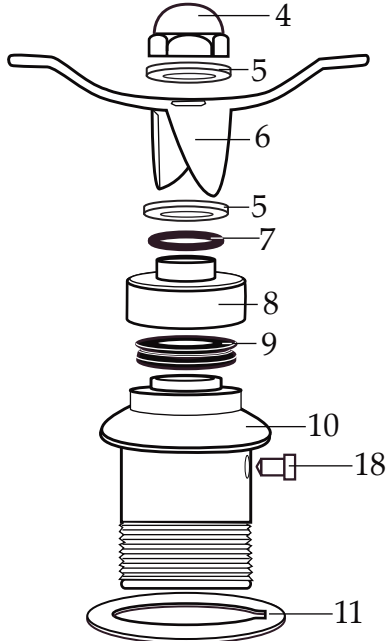

502977
Blending Assembly