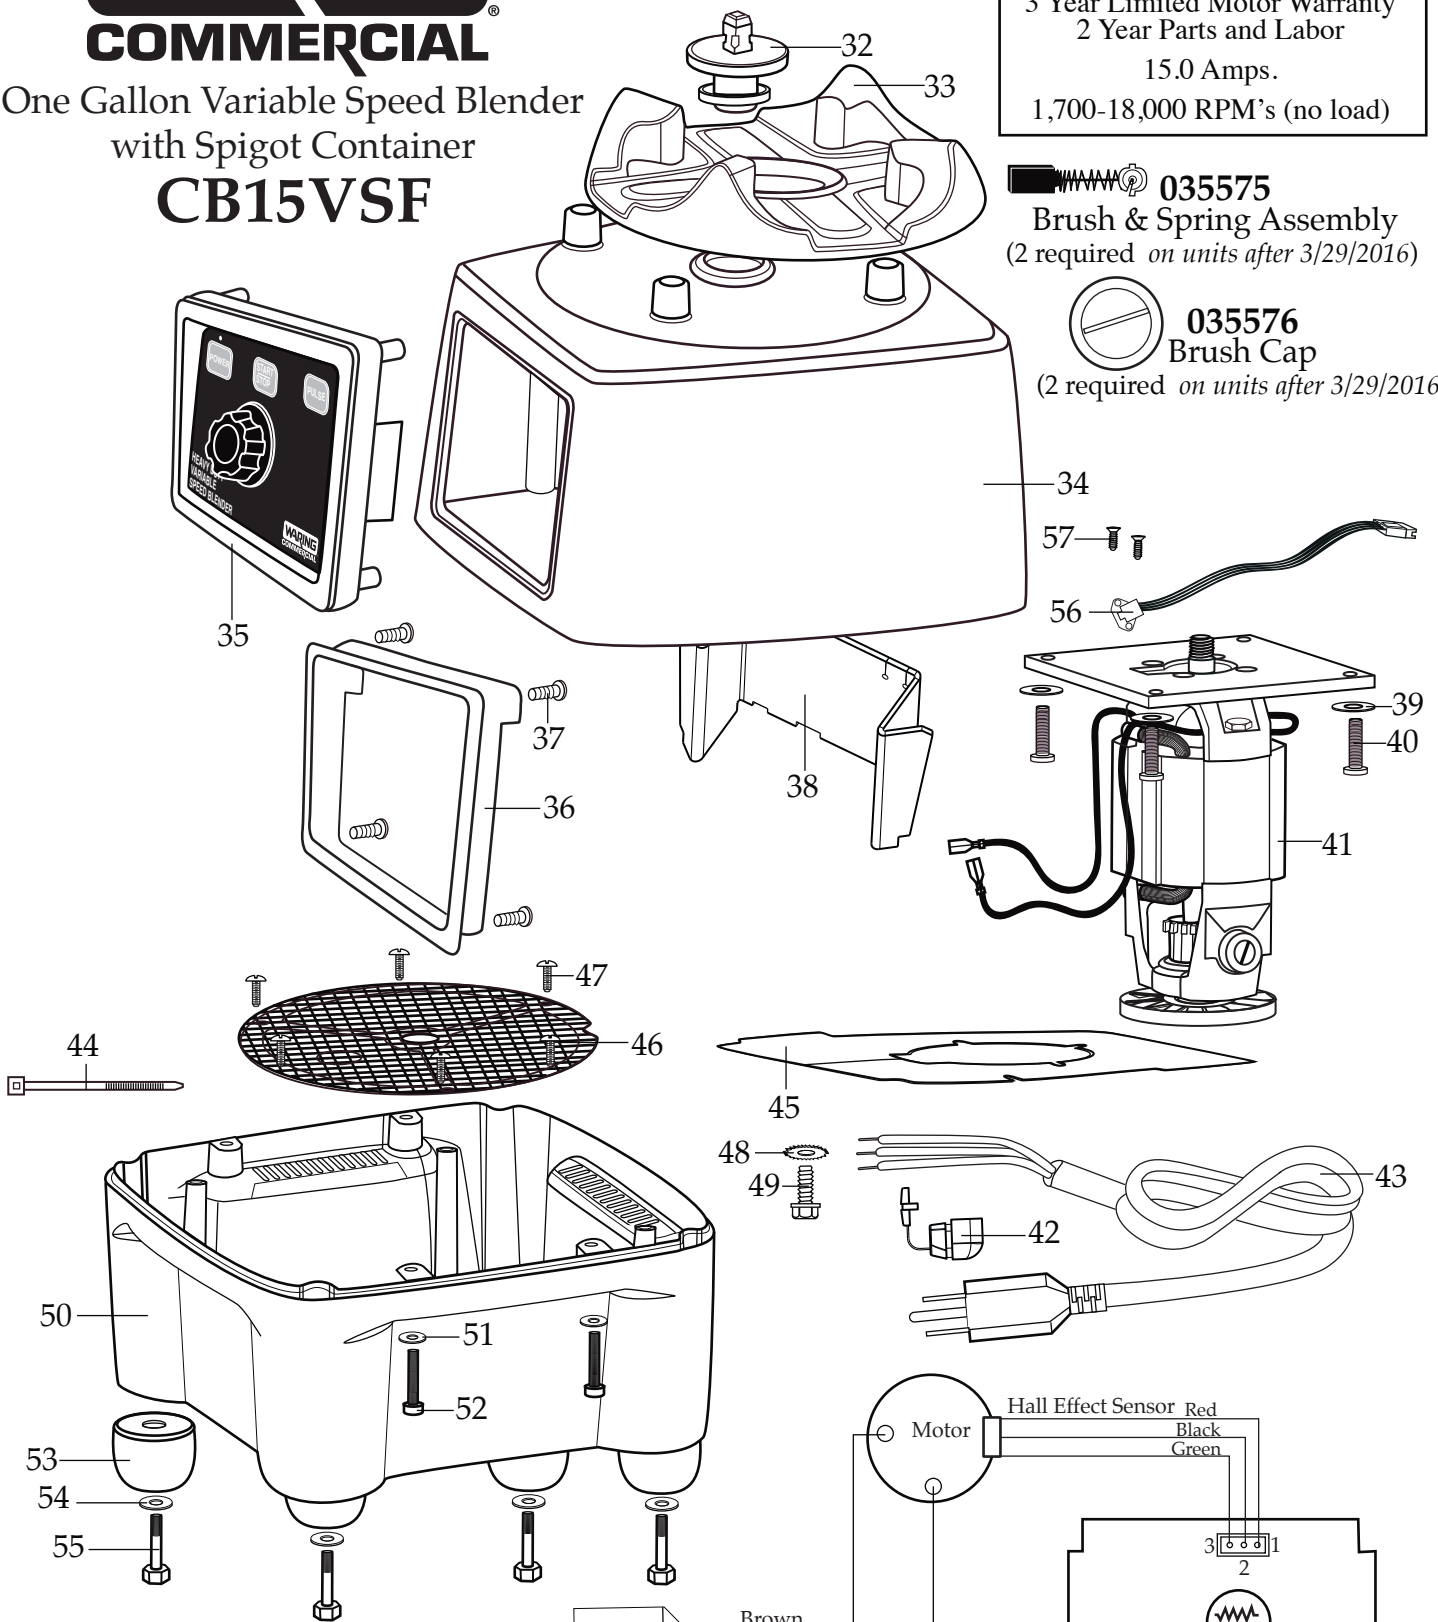

WARING COMMERCIAL®

One Gallon Variable Speed Blender with Spigot Container **CB15VSF**

502977
Blending Assembly

013304
NSF Seal

503433
Container with Blending Assembly and Spigot

WARING COMMERCIAL®

One Gallon Variable Speed Blender
with Spigot Container
CB15VSF

Wiring Diagram

Catalog#
 CB15VSF **Model**
 CB15V CB15V
 (on units after 3/28/2016)

Illustration #	Part #	Description
1	024000	Hot Blending Outer Lid
2	026496	Gasket for plastic outer lid
3	023998	Hot Blending Lid Baffle Cup
4	002972	Cap Nut
5	027581	Flat Washer
6	027683	Blade
7	018389	"O" Ring
8	027582	Bearing Cap
9	018390	Small "V" Ring
10	023934	Bearing Holder
11	004946	Washer
12	018386	Bearing
13	023926	Spacer
14	023907	Spring Washer
15	023927	Retaining Ring
16	023906	Large "V" Ring
17	023933	Drive Shaft
18	025817	Key
19	028530	Cover Insert
20	028226	Outer Lid
21	008791	Latch Wire (3 required)
22	502773	Bracket Assembly (spot welded to container 3 required)
23	503434	Double Handle Container
24	502977	Blending Assembly (complete)
25	004949	Gasket for container base
26	025571	Container Support (container base)
27	012008	Lock Nut
28	034026	"O" Ring
29	033965	Spigot Assembly
30	034320	Spigot Rubber Insert
31	034016	Spigot Plug
32	503328	Coupling
33	025871	Jar Pad