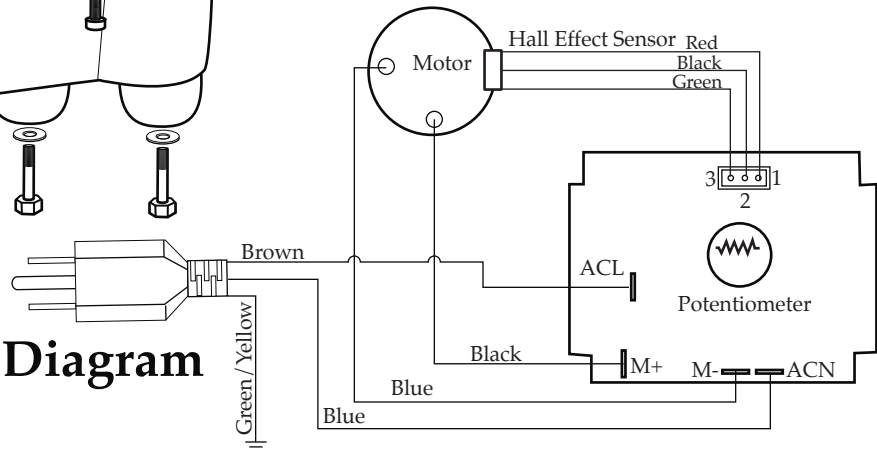

Wiring Diagram

Catalog#
 CB15VSF **Model**
 CB15V CB15V
 (on units after 3/28/2016)

Illustration #	Part #	Description
1	024000	Hot Blending Outer Lid
2	026496	Gasket for plastic outer lid
3	023998	Hot Blending Lid Baffle Cup
4	002972	Cap Nut
5	027581	Flat Washer
6	027683	Blade
7	018389	"O" Ring
8	027582	Bearing Cap
9	018390	Small "V" Ring
10	023934	Bearing Holder
11	004946	Washer
12	018386	Bearing
13	023926	Spacer
14	023907	Spring Washer
15	023927	Retaining Ring
16	023906	Large "V" Ring
17	023933	Drive Shaft
18	025817	Key
19	028530	Cover Insert
20	028226	Outer Lid
21	008791	Latch Wire (3 required)
22	502773	Bracket Assembly (spot welded to container 3 required)
23	503434	Double Handle Container
24	502977	Blending Assembly (complete)
25	004949	Gasket for container base
26	025571	Container Support (container base)
27	012008	Lock Nut
28	034026	"O" Ring
29	033965	Spigot Assembly
30	034320	Spigot Rubber Insert
31	034016	Spigot Plug
32	503328	Coupling
33	025871	Jar Pad