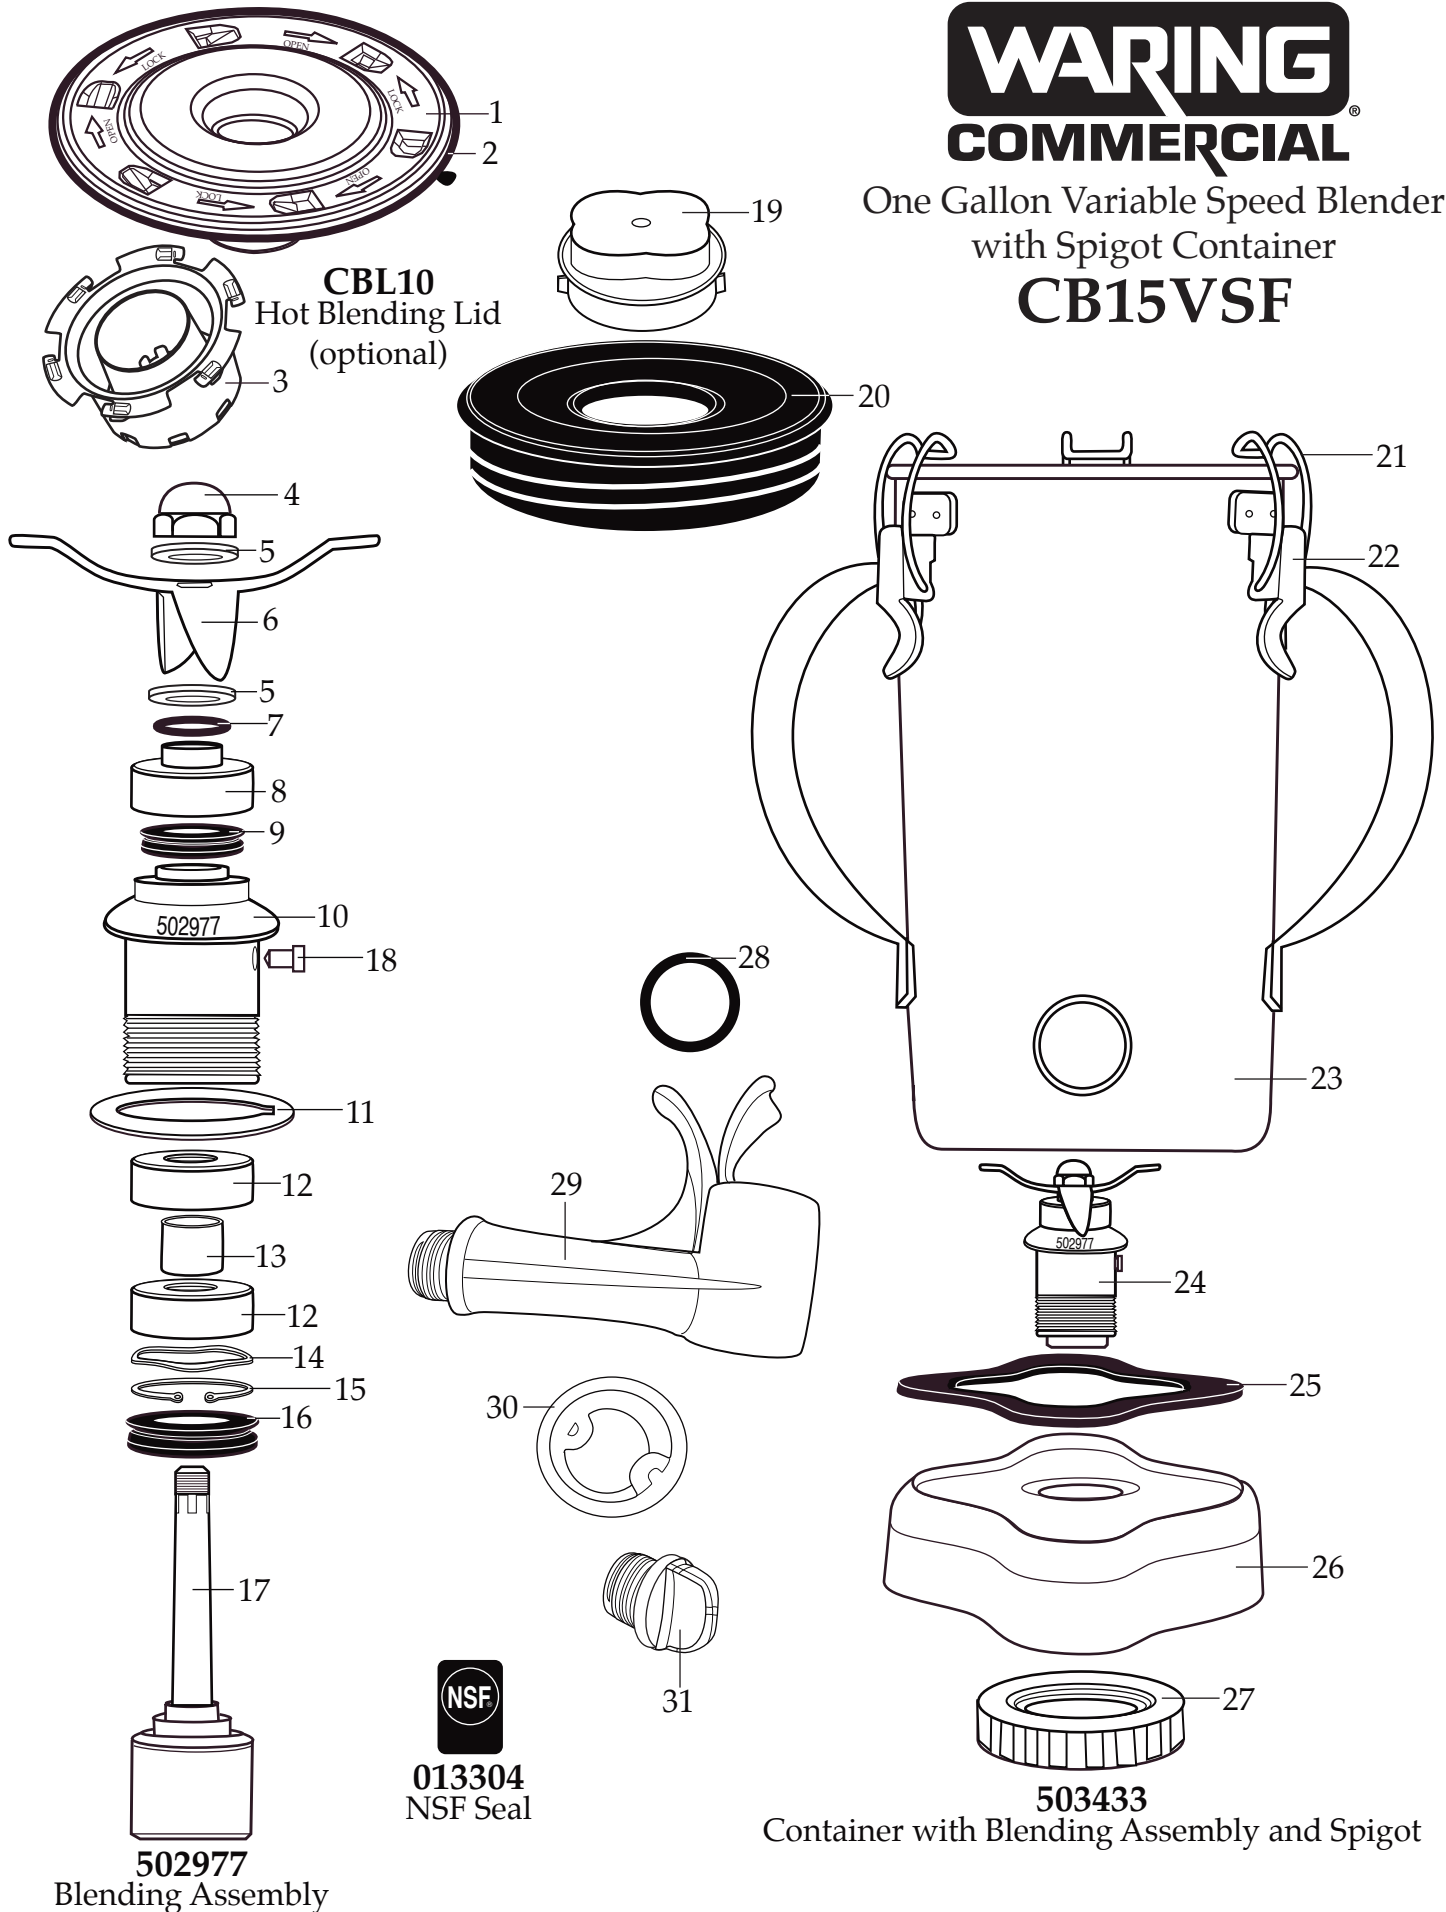

WARING COMMERCIAL®

One Gallon Variable Speed Blender with Spigot Container **CB15VSF**

502977
Blending Assembly

013304
NSF Seal

503433
Container with Blending Assembly and Spigot