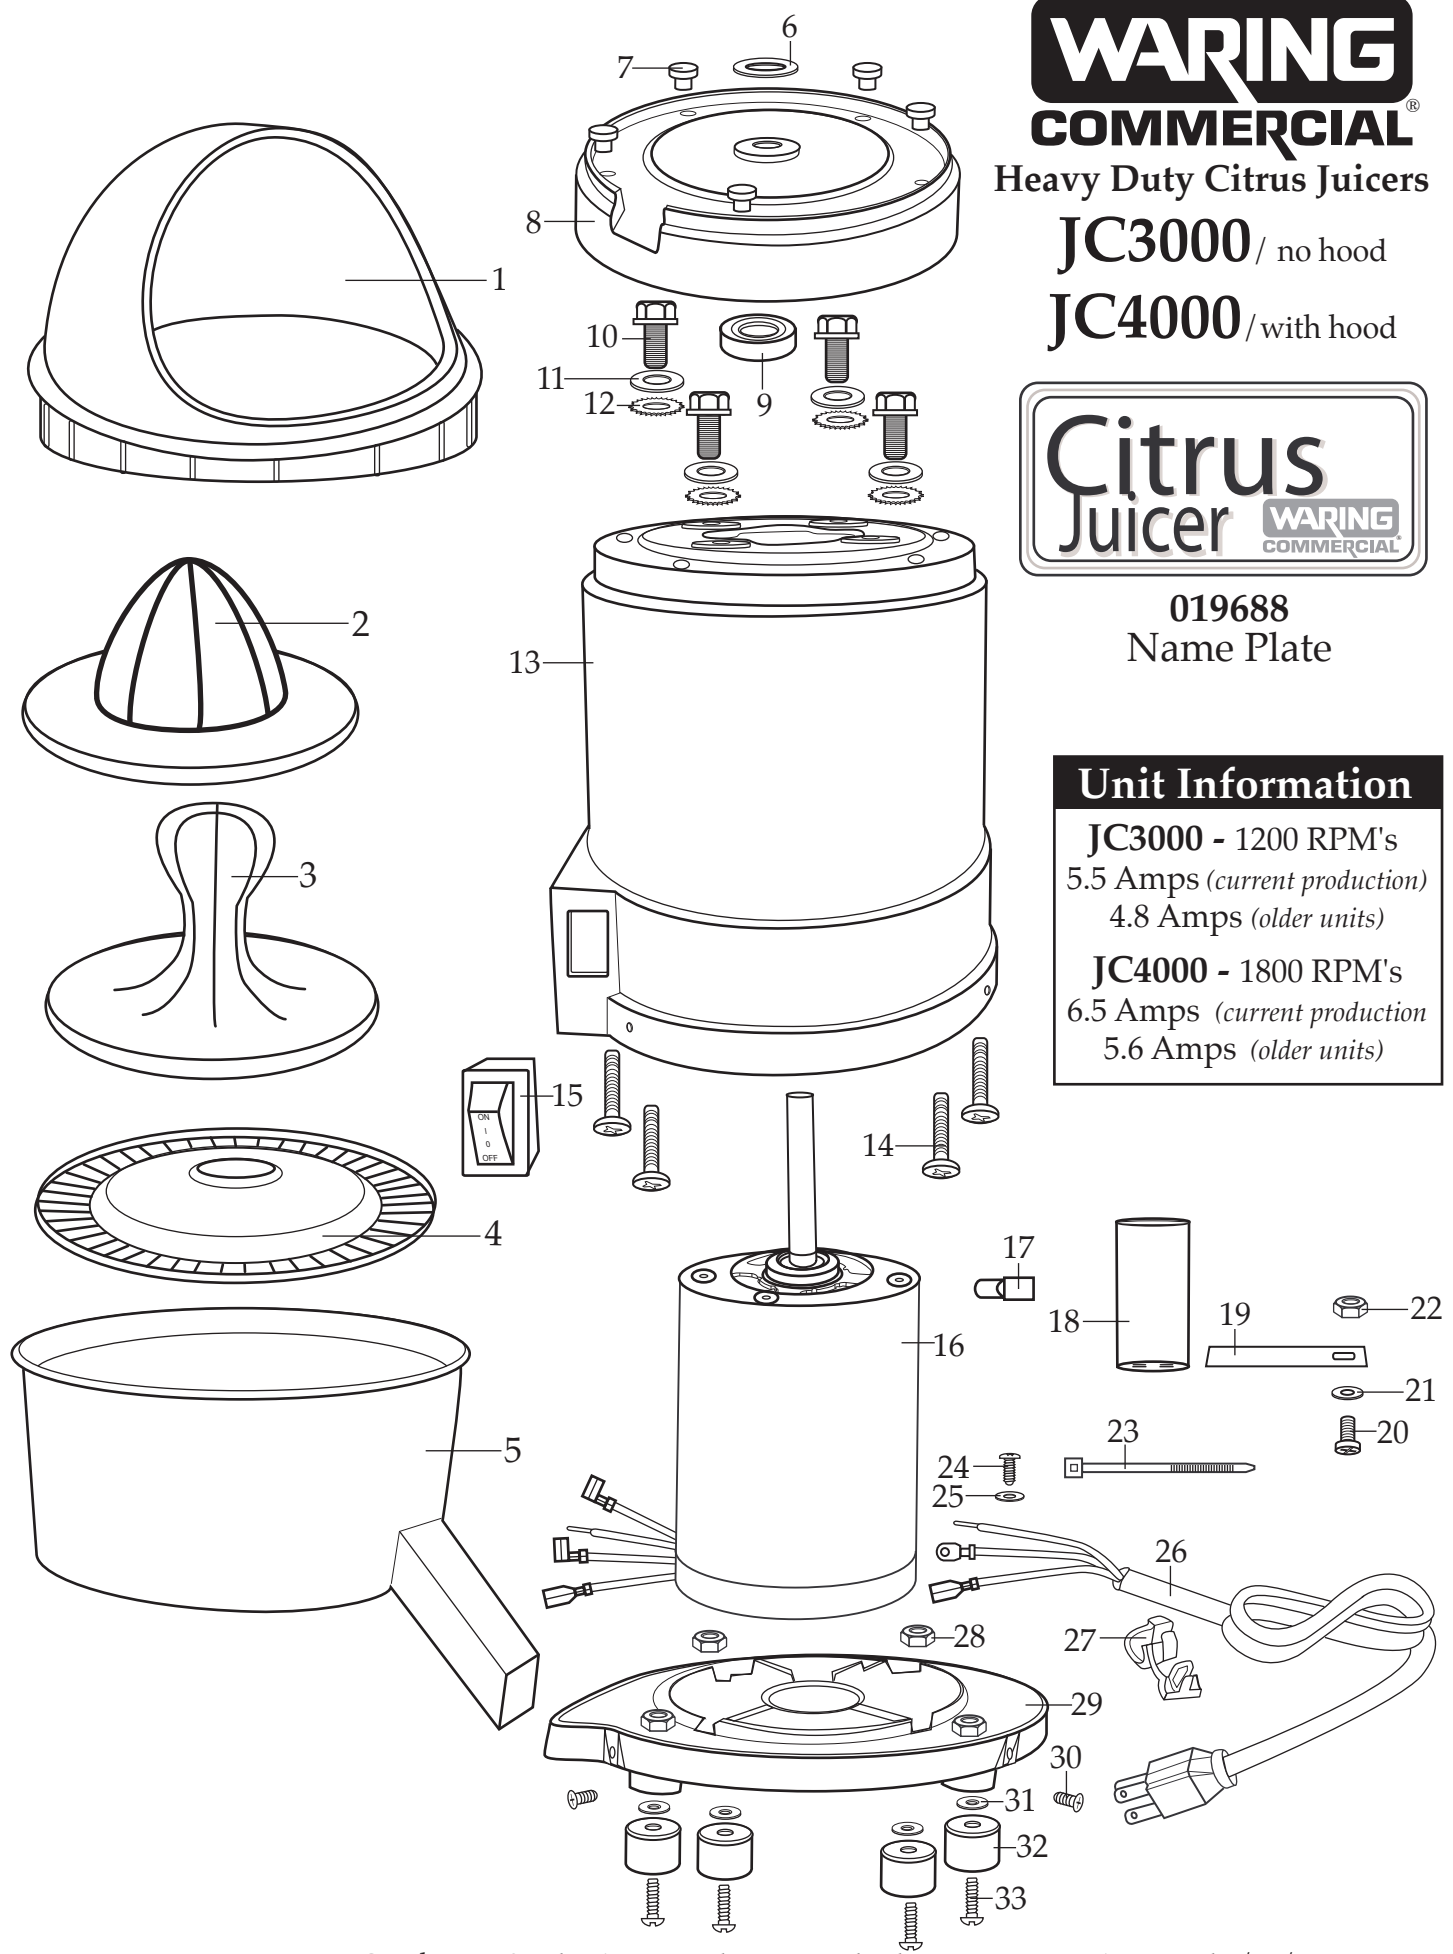

019688
Name Plate

Unit Information	
JC3000	- 1200 RPM's
	5.5 Amps (current production)
	4.8 Amps (older units)
JC4000	- 1800 RPM's
	6.5 Amps (current production)
	5.6 Amps (older units)