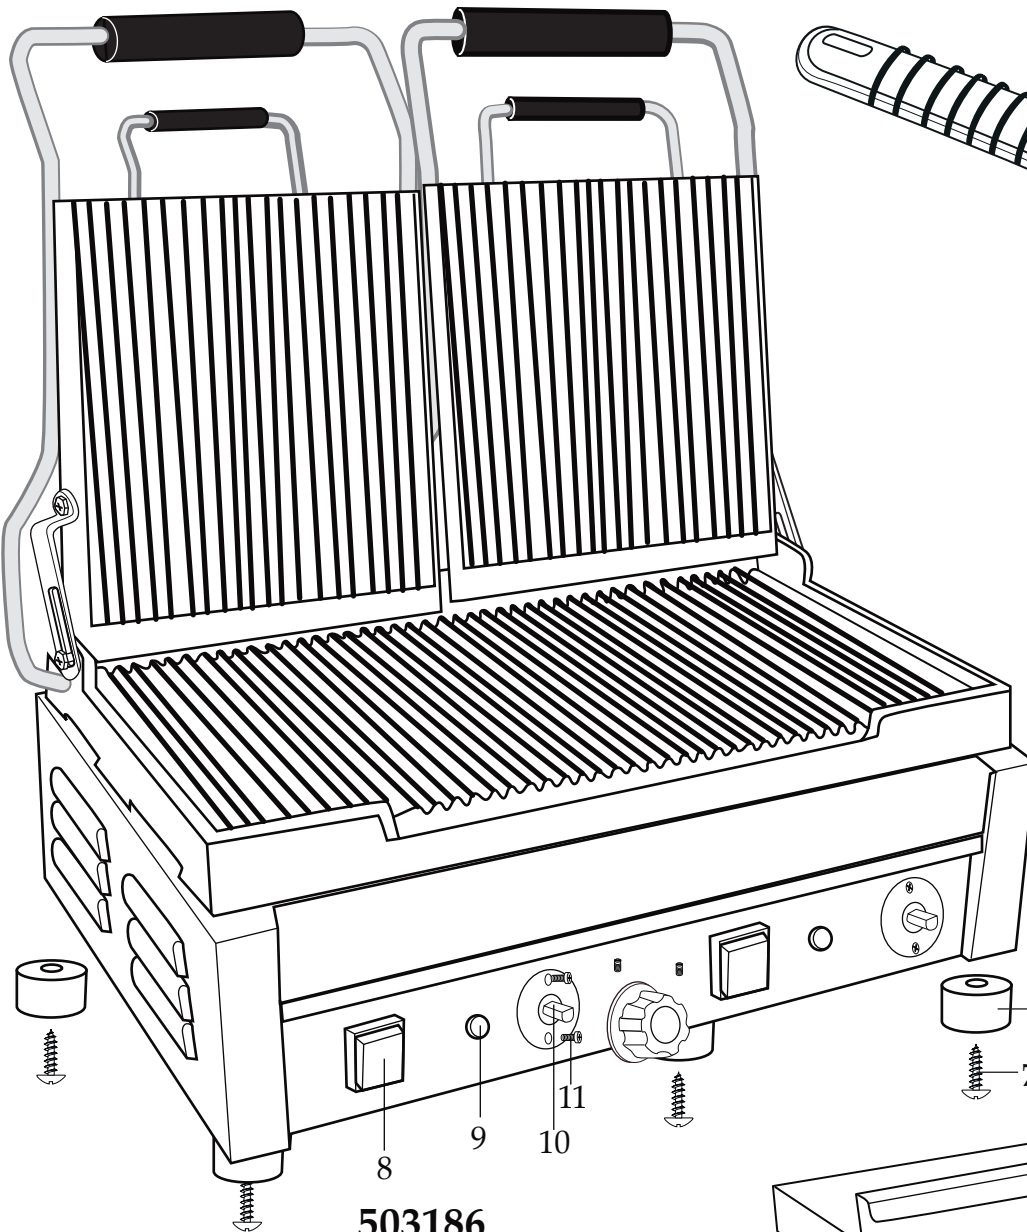

Unit Information

3200 Watts 240 Volts

NEMA 6-20

Grill takes about 10 minutes to warm up.

17" x 9.25" Cooking Surface.

WARING COMMERCIAL®

WDG300

240 volt half flat plates/half ribbed plates

WFG300

240 volt flat grill

WPG300

240 volt ribbed grill

032000

Cleaning Brush

029824

5/32 Short Arm Hex Key
(allen wrench)