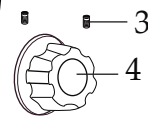

## WPG300

240 volt ribbed grill

**032000**

Cleaning Brush

**029824**

5/32 Short Arm Hex Key  
(allen wrench)

**503186**

Base Unit Assembly / WDG300 half flat & half ribbed