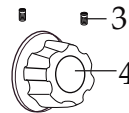

**029824**

5/32 Short Arm Hex Key  
(allen wrench)

**503132** Base Unit Assembly / WPG150

**503244** Base Unit Assembly / WPG150B

**503303** Base Unit Assembly / WPG150C

*Panini Perfetto*