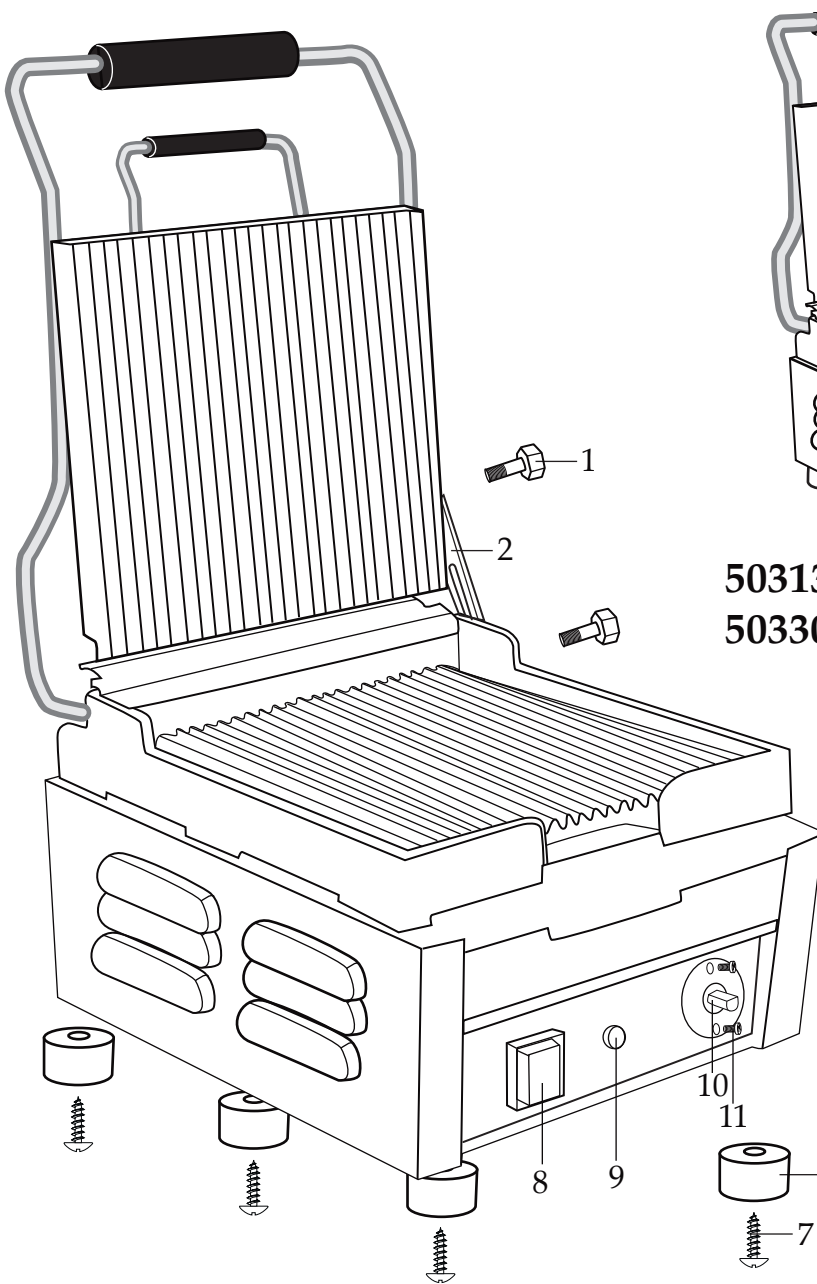

The WPG150B will heat-up and recover 25% faster than the WPG150

9.75" x 9.25" Cooking Surface  
 Flat or Ribbed Cast Iron Plates

**WFG150**  
single flat grill

**WFG150C**  
Canadian single flat grill

**WPG150**  
single panini grill

**WPG150B**  
208 volt single panini grill

**WPG150C**  
Canadian single panini grill

**503131** Base Unit Assembly / WFG150

**503302** Base Unit Assembly / WFG150C

*Tostato Perfetto*

**032000**  
Cleaning Brush

**029824**

5/32 Short Arm Hex Key  
(allen wrench)

**503132** Base Unit Assembly / WPG150

**503244** Base Unit Assembly / WPG150B

**503303** Base Unit Assembly / WPG150C

*Panini Perfetto*