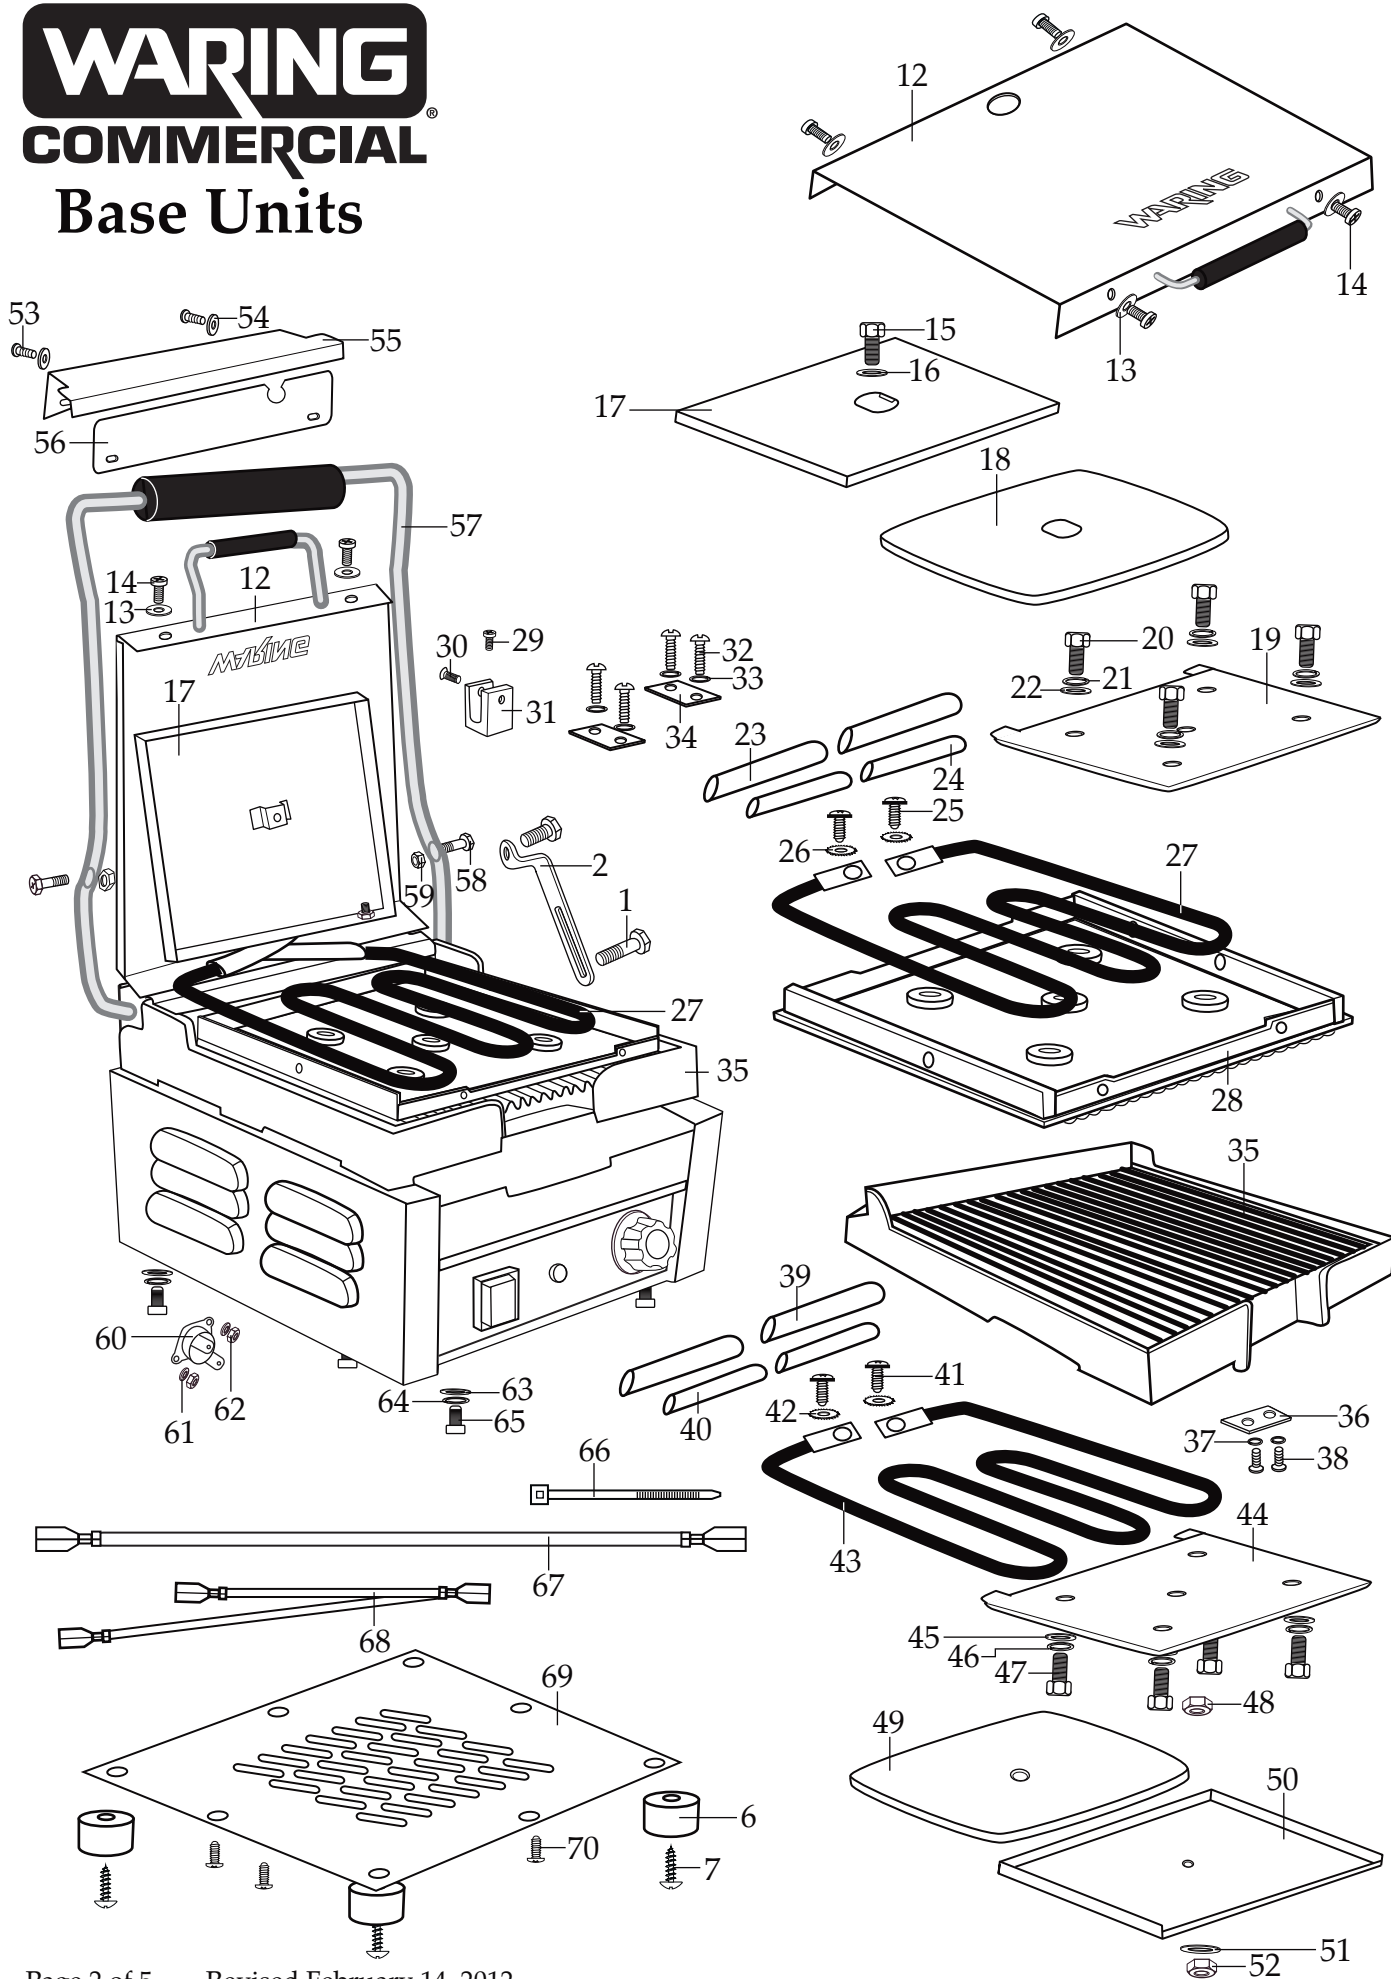

WARING COMMERCIAL® Base Units