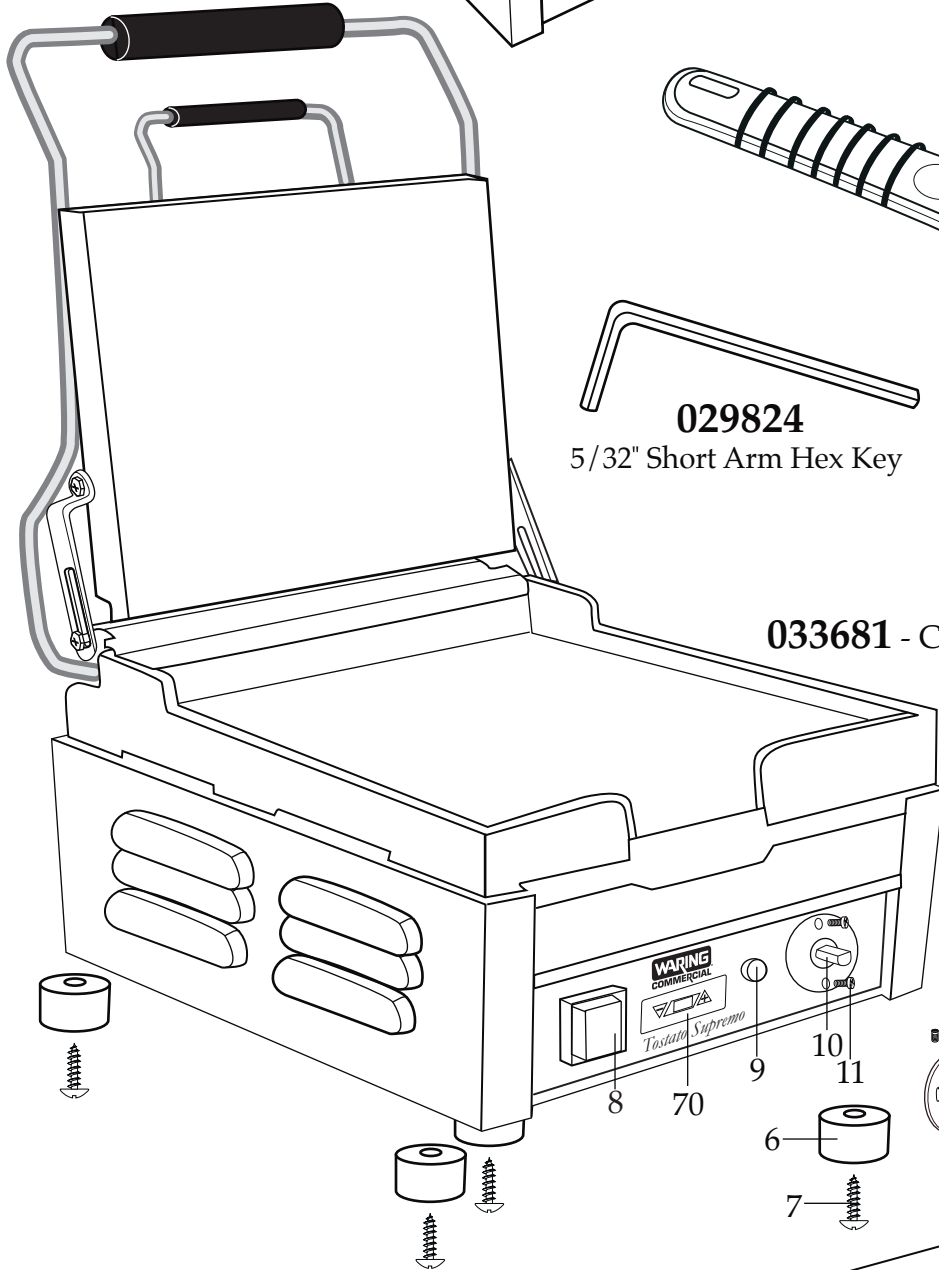

14" x 14" Cooking Surface

Flat Cast Iron Plates

Timer requires 2 AAA batteries

029824
5/32" Short Arm Hex Key

032000
Cleaning Brush

033681 - Cord 120 volt NEMA 5-15

* Certified replacement of the cord set can only be performed by an Authorized Service Center or the Waring Factory Service Center.

034212 WFG275T Base Unit Assembly

WARING COMMERCIAL® Base Unit

Illustration #	Part #	Description
1	028625	Pivot Bracket Screw Set (1 large & 1 small 2 sets required)
2	028624	Pivot Bracket (2 required)
3	028627	Set Screw (2 required)
4	028626	Control Knob
5	033195	Drip Tray
6	028622	Foot (4 required)
7	028623	Foot Screw (4 required)
8	029477	On-Off Switch
9	029941	Indicator Light
10	029942	Thermostat
11	029943	Screw for thermostat (2 required)
12	033974	Cover
13	029946	Washer (4 required)
14	029947	Screw (4 required)
15	029950	Hex Head Bolt
16	029951	Washer
17	029953	Top Insulation Plate
18	029949	Top Insulation
19	029955	Top Element Plate
20	029962	Hex Head Bolt (4 required)
21	029963	Spring Washer (4 required)
22	029964	Washer (4 required)
23	029956	Fiber Sleeve (2 required)
24	029957	Plastic Sleeve (2 required)
25	029958	Screw (2 required)
26	029959	Washer (2 required)
27	033979	Top Element
28	033975	Top Flat Grill Plate

Illustration #	Part #	Description
57	029990	Hex Head Screw (2 required)
58	029991	Nut (2 required)
59	029996	Thermal Cut-off
60	029997	Washer (2 required)
61	029998	Nut (2 required)
62	029999	Washer (4 required)
63	030000	Spring Washer (4 required)
64	030001	Bolt (4 required)
65	013731	Wire Tie (7 required)
66	030003	17" Red Lead
67	030004	Joined Red & White Lead
68	033982	Bottom Housing Plate
69	030006	Screw (4 required)
70	034202	Timer ONLY (2AAA batteries needed)