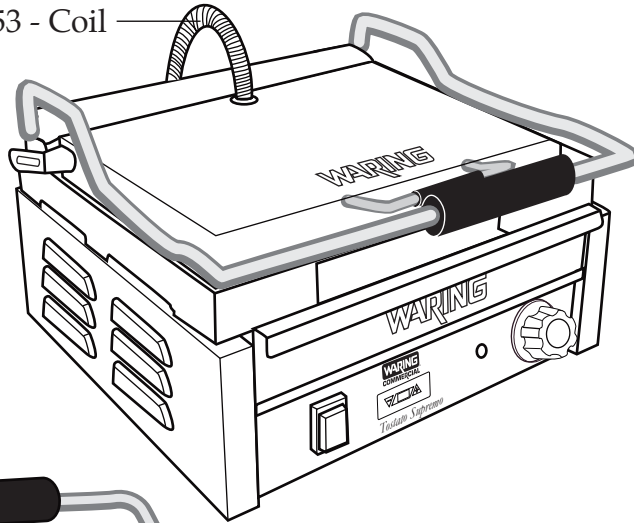

033053 - Coil

WARING COMMERCIAL

WFG275T

flat grill with timer

Unit Information

 NEMA 5-15

1800 Watts - 120 volt

Grill takes about 10 minutes to warm up.

14" x 14" Cooking Surface

Flat Cast Iron Plates

Timer requires 2 AAA batteries

029824
5/32" Short Arm Hex Key

032000
Cleaning Brush

033681 - Cord 120 volt NEMA 5-15

* Certified replacement of the cord set can only be performed by an Authorized Service Center or the Waring Factory Service Center.