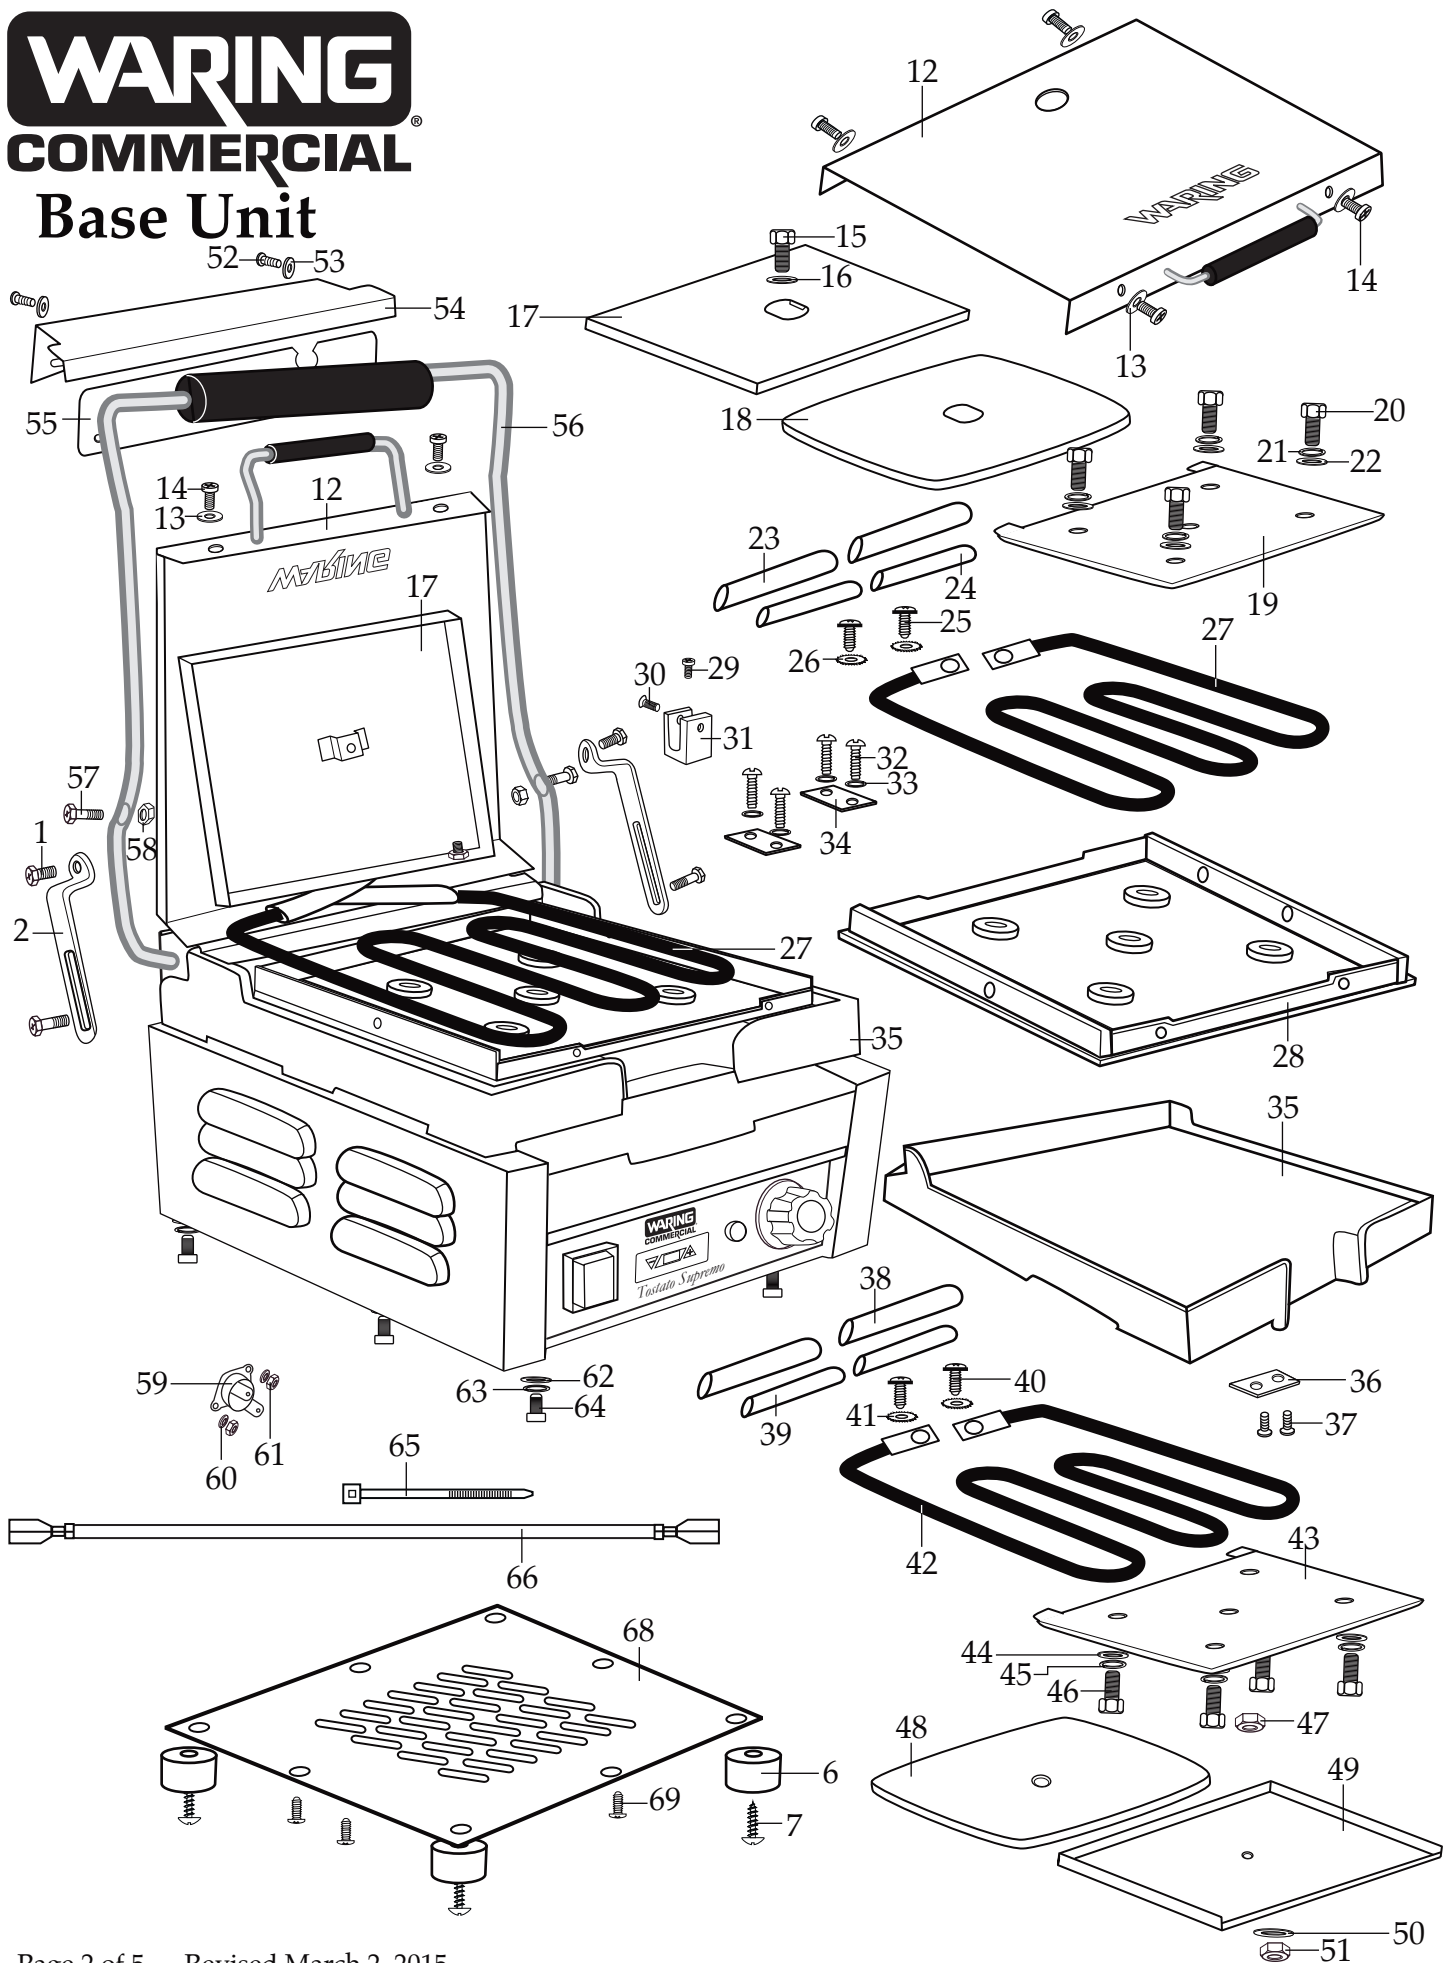

14" x 14" Cooking Surface

Flat Cast Iron Plates

Timer requires 2 AAA batteries

029824
5/32" Short Arm Hex Key

032000
Cleaning Brush

033681 - Cord 120 volt NEMA 5-15

* Certified replacement of the cord set can only be performed by an Authorized Service Center or the Waring Factory Service Center.

034212 WFG275T Base Unit Assembly

WARING COMMERCIAL® Base Unit

Illustration #	Part #	Description
1	028625	Pivot Bracket Screw Set (1 large & 1 small 2 sets required)
2	028624	Pivot Bracket (2 required)
3	028627	Set Screw (2 required)
4	028626	Control Knob
5	033195	Drip Tray
6	028622	Foot (4 required)
7	028623	Foot Screw (4 required)
8	029477	On-Off Switch
9	029941	Indicator Light
10	029942	Thermostat
11	029943	Screw for thermostat (2 required)
12	033974	Cover
13	029946	Washer (4 required)
14	029947	Screw (4 required)
15	029950	Hex Head Bolt
16	029951	Washer
17	029953	Top Insulation Plate
18	029949	Top Insulation
19	029955	Top Element Plate
20	029962	Hex Head Bolt (4 required)
21	029963	Spring Washer (4 required)
22	029964	Washer (4 required)
23	029956	Fiber Sleeve (2 required)
24	029957	Plastic Sleeve (2 required)
25	029958	Screw (2 required)
26	029959	Washer (2 required)
27	033979	Top Element
28	033975	Top Flat Grill Plate

Illustration #	Part #	Description
57	029990	Hex Head Screw (2 required)
58	029991	Nut (2 required)
59	029996	Thermal Cut-off
60	029997	Washer (2 required)
61	029998	Nut (2 required)
62	029999	Washer (4 required)
63	030000	Spring Washer (4 required)
64	030001	Bolt (4 required)
65	013731	Wire Tie (7 required)
66	030003	17" Red Lead
67	030004	Joined Red & White Lead
68	033982	Bottom Housing Plate
69	030006	Screw (4 required)
70	034202	Timer ONLY (2AAA batteries needed)