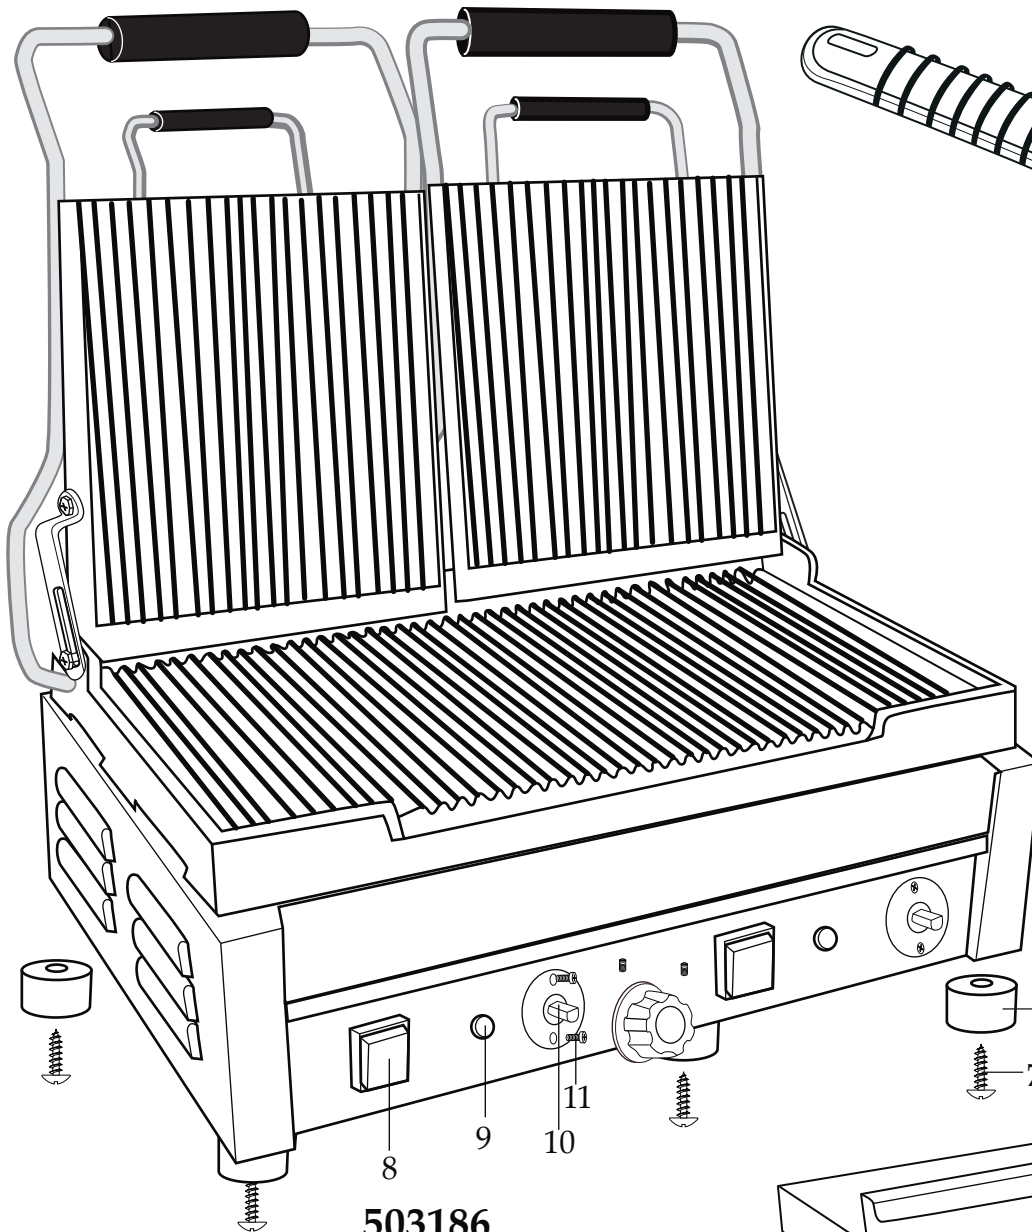

503186
Base Unit Assembly / WDG300 half flat & half ribbed

Unit Information

3200 Watts 240 Volts

NEMA 6-20

Grill takes about 10 minutes to warm up.

17" x 9.25" Cooking Surface.

WARING COMMERCIAL®

WDG300

240 volt half flat plates/half ribbed plates

WFG300

240 volt flat grill

WPG300

240 volt ribbed grill