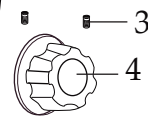

## WPG300

240 volt ribbed grill

**032000**  
Cleaning Brush

**029824**  
5/32 Short Arm Hex Key  
(allen wrench)

**503186**  
Base Unit Assembly / WDG300 half flat & half ribbed

**503135**  
Base Unit Assembly / WFG300 flat