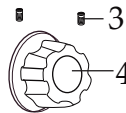

032000
Cleaning Brush

029824

5/32 Short Arm Hex Key
(allen wrench)

503132 Base Unit Assembly / WPG150

503244 Base Unit Assembly / WPG150B

503303 Base Unit Assembly / WPG150C

Panini Perfetto

WARING COMMERCIAL®