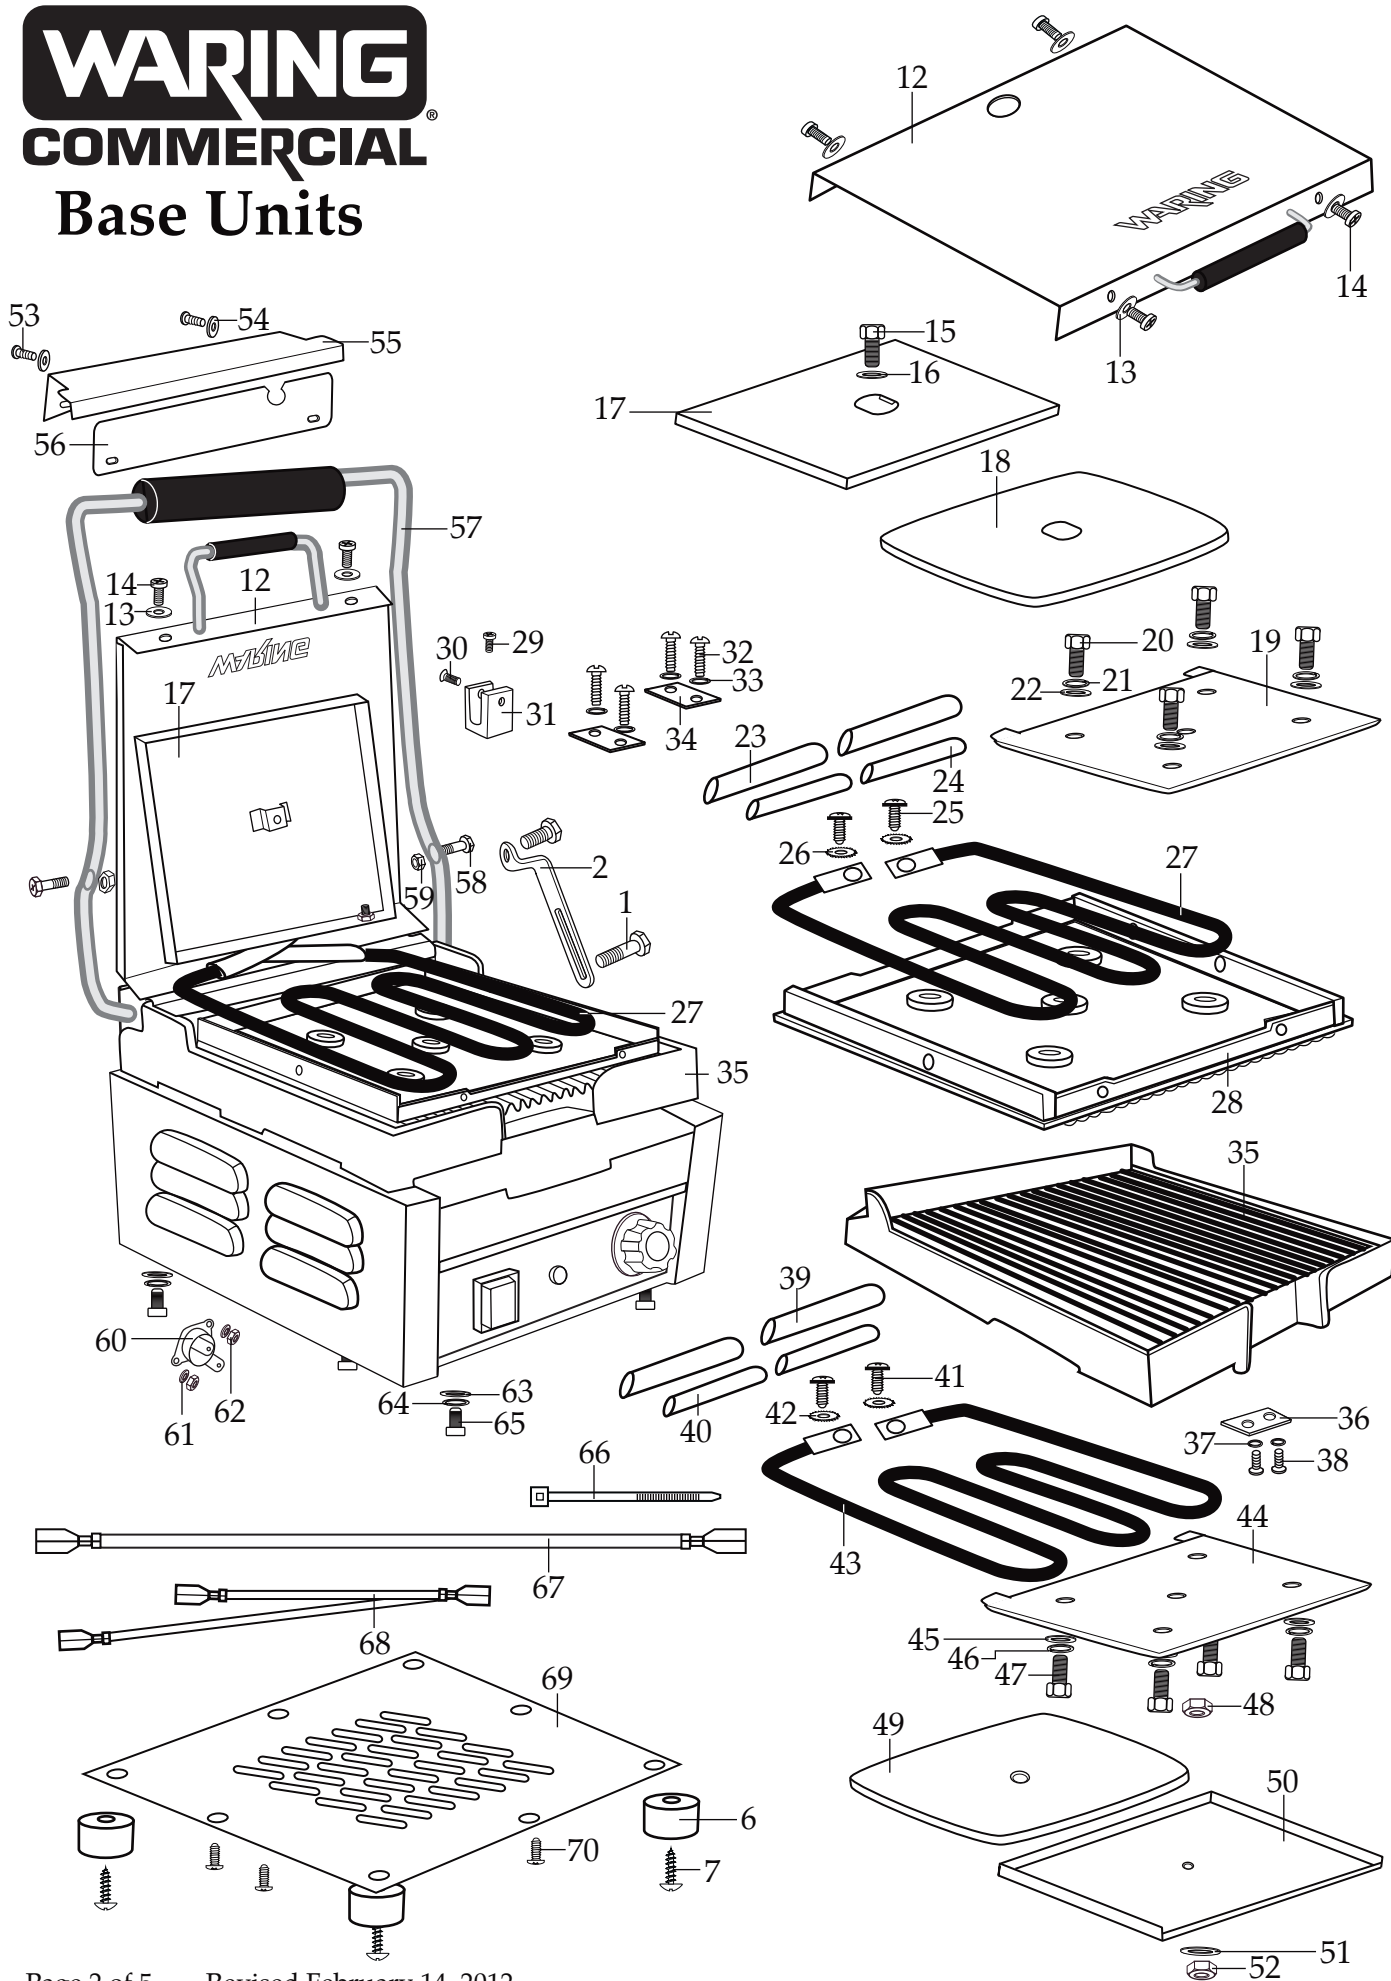

032000
Cleaning Brush

029824

5/32 Short Arm Hex Key
(allen wrench)

503132 Base Unit Assembly / WPG150

503244 Base Unit Assembly / WPG150B

503303 Base Unit Assembly / WPG150C

Panini Perfetto

WARING COMMERCIAL®

Base Units

Catalog/Model

WFG150
WFG150C
WPG150
WPG150B
WPG150C

Illustration #	Part #	Description
1	028625	Pivot Bracket Screw Set (1 small 1 large)
2	028624	Pivot Bracket
3	028627	Set Screw 2 Req.'d
4	028626	Control Knob
5	029502	Drip Tray
6	028622	Foot 4 Req.'d
7	028623	Foot Screw 4 Req.'d
8	029477 029478	On/Off Switch On/Off Switch /WPG150B
9	029941 030018	Indicator Light Indicator Light /WPG150B
10	029942 030013	Thermostat Thermostat /WPG150B
11	029943	Screw /thermostat 2 Req.'d
12	029944	Cover
13	029946	Washer 4 Req.'d
14	029947	Screw 4 Req.'d
15	029950	Bolt /hex head
16	029951	Washer
17	029952	Insulation Plate /top
18	029948	Insulation /top
19	029954	Element Plate /top
20	029962	Bolt /hex head 4 Req.'d
21	029963	Washer /spring 4 Req.'d
22	029964	Washer 4 Req.'d
23	029956	Fiber Sleeve 2 Req.'d
24	029957	Plastic Sleeve 2 Req.'d
25	029958	Screw 2 Req.'d
26	029959	Washer 2 Req.'d
27	029960 030015	Element /top Element /top WPG150B
28	029965 029966	Top Grill Plate /ribbed Top Grill Plate /flat