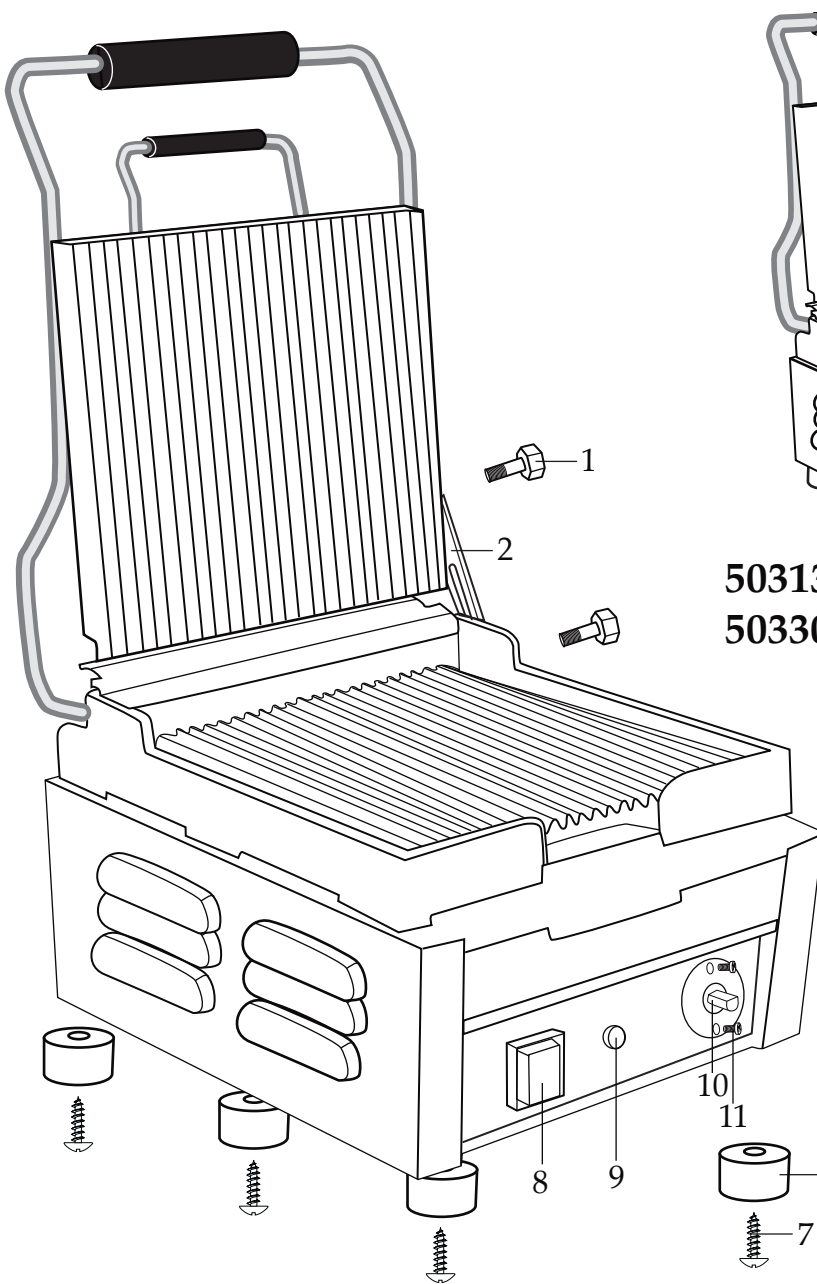

Unit Information

WFG150, WPG150 1800 Watts - 120 volt NEMA 5-15

WPG150B 2400 Watts - 208 volt NEMA 6-20

WFG150C, WPG150C 1800 Watts - 120 volt NEMA 5-20

Grill takes about 10 minutes to warm up.

The WPG150B will heat-up and recover 25% faster than the WPG150

9.75" x 9.25" Cooking Surface

Flat or Ribbed Cast Iron Plates

WARING COMMERCIAL®

WFG150

single flat grill

WFG150C

Canadian single flat grill

WPG150

single panini grill

WPG150B

208 volt single panini grill

WPG150C

Canadian single panini grill

503131 Base Unit Assembly / WFG150

503302 Base Unit Assembly / WFG150C

Tostato Perfetto