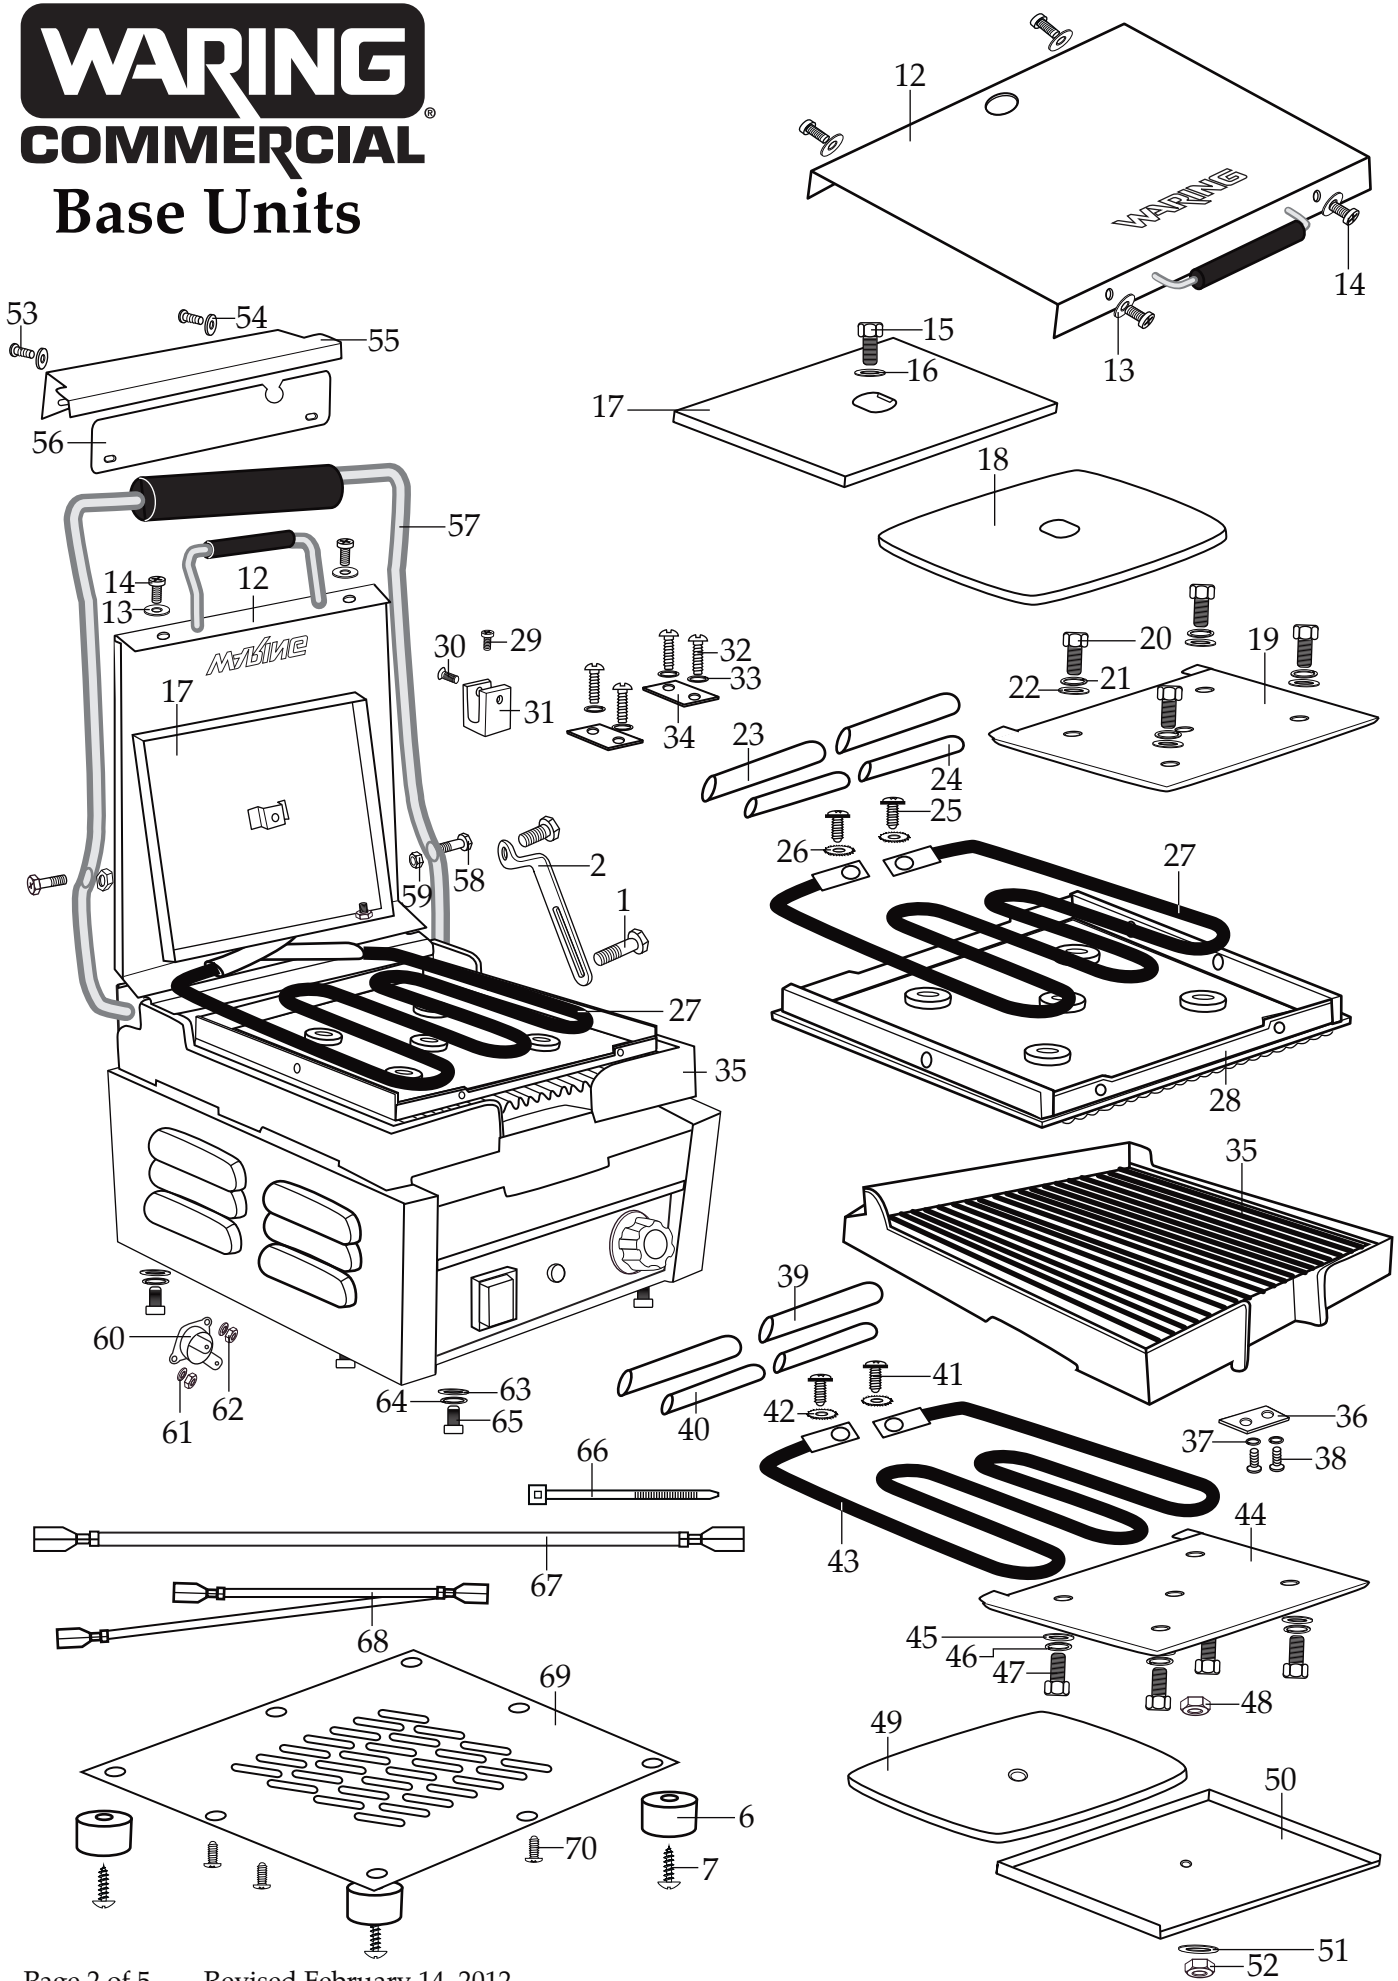

032000
Cleaning Brush

029824

5/32 Short Arm Hex Key
(allen wrench)

503132 Base Unit Assembly / WPG150

503244 Base Unit Assembly / WPG150B

503303 Base Unit Assembly / WPG150C

Panini Perfetto

WARING COMMERCIAL®

Base Units

Catalog/Model

WFG150
WFG150C
WPG150
WPG150B
WPG150C

Illustration #	Part #	Description
1	028625	Pivot Bracket Screw Set (1 small 1 large)
2	028624	Pivot Bracket
3	028627	Set Screw 2 Req.'d
4	028626	Control Knob
5	029502	Drip Tray
6	028622	Foot 4 Req.'d
7	028623	Foot Screw 4 Req.'d
8	029477 029478	On/Off Switch On/Off Switch /WPG150B
9	029941 030018	Indicator Light Indicator Light /WPG150B
10	029942 030013	Thermostat Thermostat /WPG150B
11	029943	Screw /thermostat 2 Req.'d
12	029944	Cover
13	029946	Washer 4 Req.'d
14	029947	Screw 4 Req.'d
15	029950	Bolt /hex head
16	029951	Washer
17	029952	Insulation Plate /top
18	029948	Insulation /top
19	029954	Element Plate /top
20	029962	Bolt /hex head 4 Req.'d
21	029963	Washer /spring 4 Req.'d
22	029964	Washer 4 Req.'d
23	029956	Fiber Sleeve 2 Req.'d
24	029957	Plastic Sleeve 2 Req.'d
25	029958	Screw 2 Req.'d
26	029959	Washer 2 Req.'d
27	029960 030015	Element /top Element /top WPG150B
28	029965 029966	Top Grill Plate /ribbed Top Grill Plate /flat