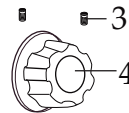

032000
Cleaning Brush

029824

5/32 Short Arm Hex Key
(allen wrench)

503132 Base Unit Assembly / WPG150

503244 Base Unit Assembly / WPG150B

503303 Base Unit Assembly / WPG150C

Panini Perfetto

WARING COMMERCIAL®