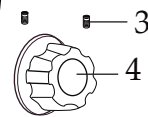

WFG300

240 volt flat grill

WPG300

240 volt ribbed grill

032000
Cleaning Brush

029824
5/32 Short Arm Hex Key
(allen wrench)

503186
Base Unit Assembly / WDG300 half flat & half ribbed

503135
Base Unit Assembly / WFG300 flat