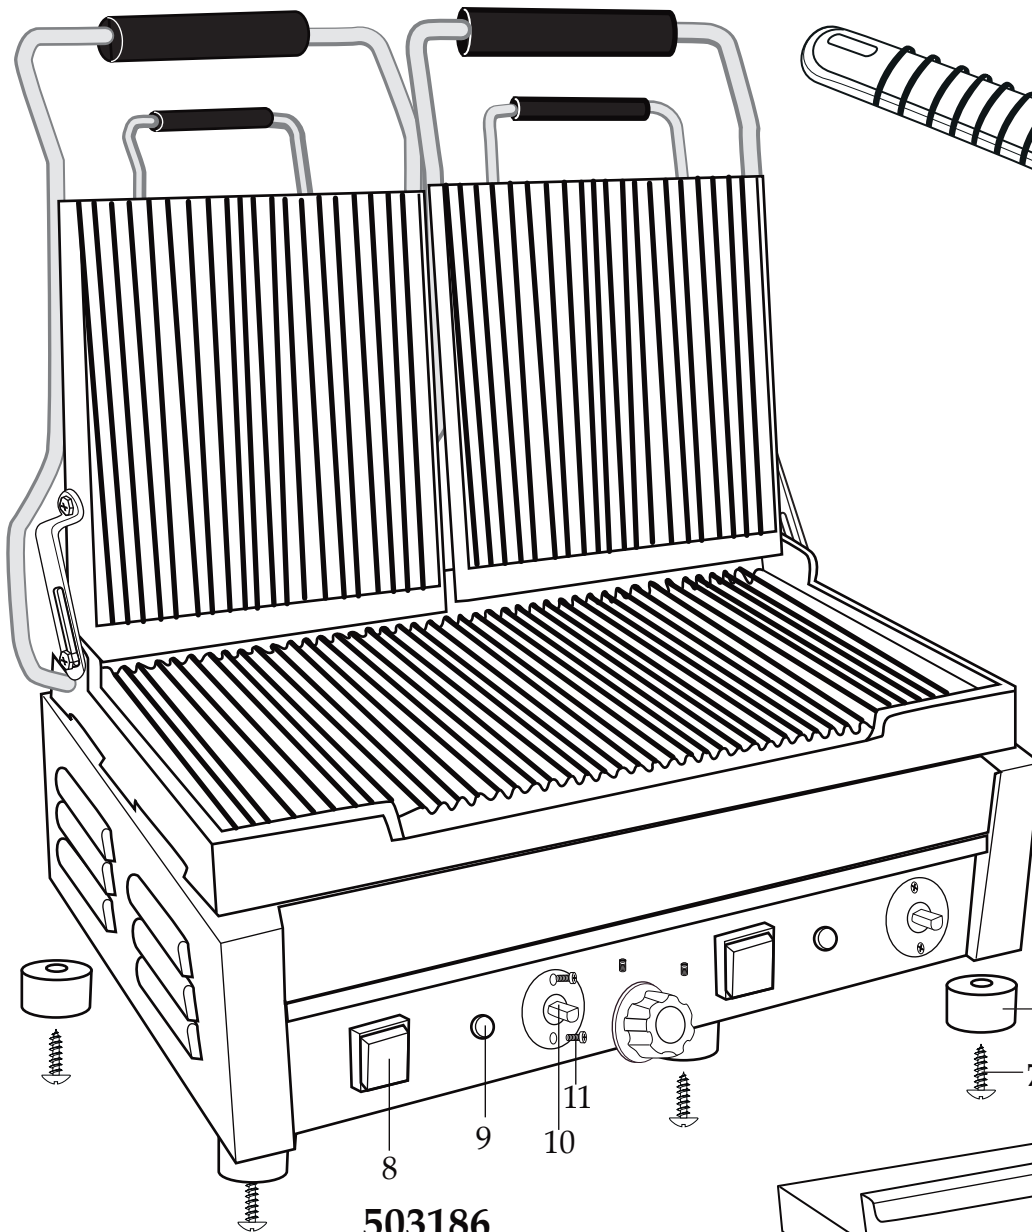

Unit Information

3200 Watts 240 Volts

NEMA 6-20 

Grill takes about 10 minutes to warm up.

17" x 9.25" Cooking Surface.

WARING COMMERCIAL®

WDG300

240 volt half flat plates/half ribbed plates

WFG300

240 volt flat grill

WPG300

240 volt ribbed grill

032000
Cleaning Brush

029824
5/32 Short Arm Hex Key
(allen wrench)

503186
Base Unit Assembly / WDG300 half flat & half ribbed

503135
Base Unit Assembly / WFG300 flat