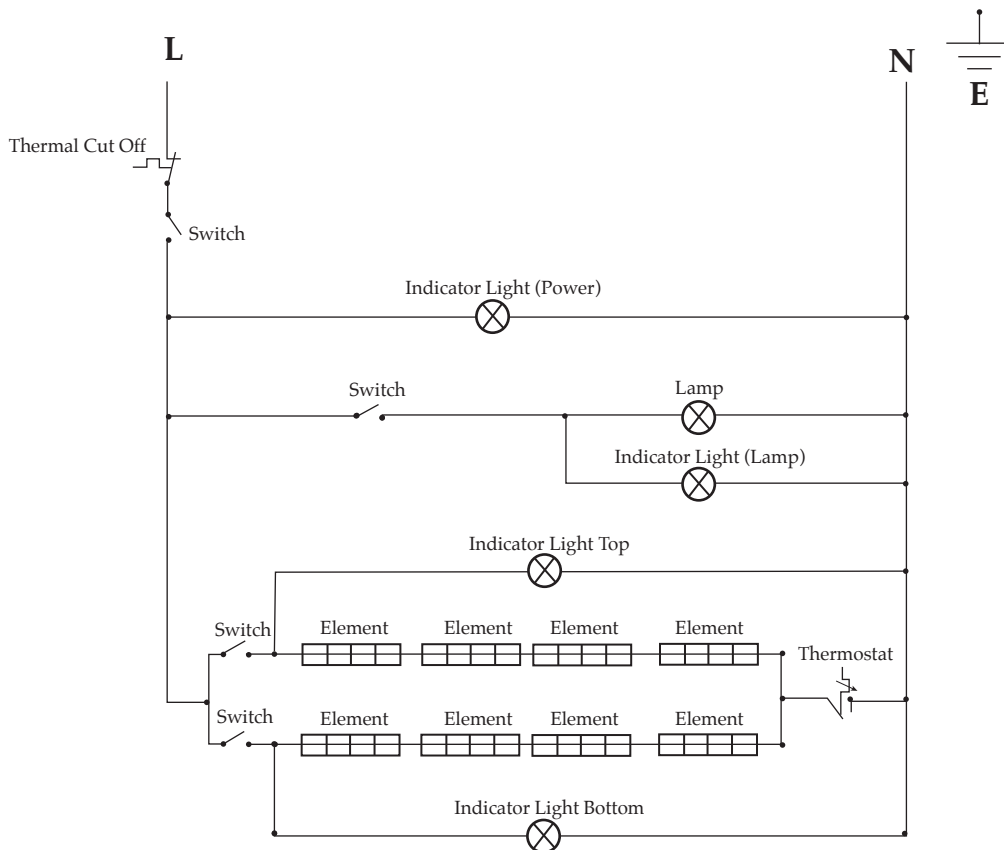

Illustration #	Part #	Description
30	033780	Element Support Bracket Assembly (3 required on each rack)
31	033781	Top Element Rack Front Panel
32	033782	Straight Support Bracket
33	033783	Bottom Element Rack Front Panel
34	033779	Screw (4 required)
35	033771	Screw (4 required)
36	033784	Element Side Panel
37	033785	Screw (3 required)
38	033786	Ceramic Sleeve (3 required)
39	013731	Wire Tie (12 required)
40	035346	Door Assembly
41	035349	Slotted Bolt (2 required one each side of door assembly)
42	035351	Washer (2 required one each side of door assembly)
43	035350	Allen Bolt (2 required one each side of door assembly)

Wiring Diagram