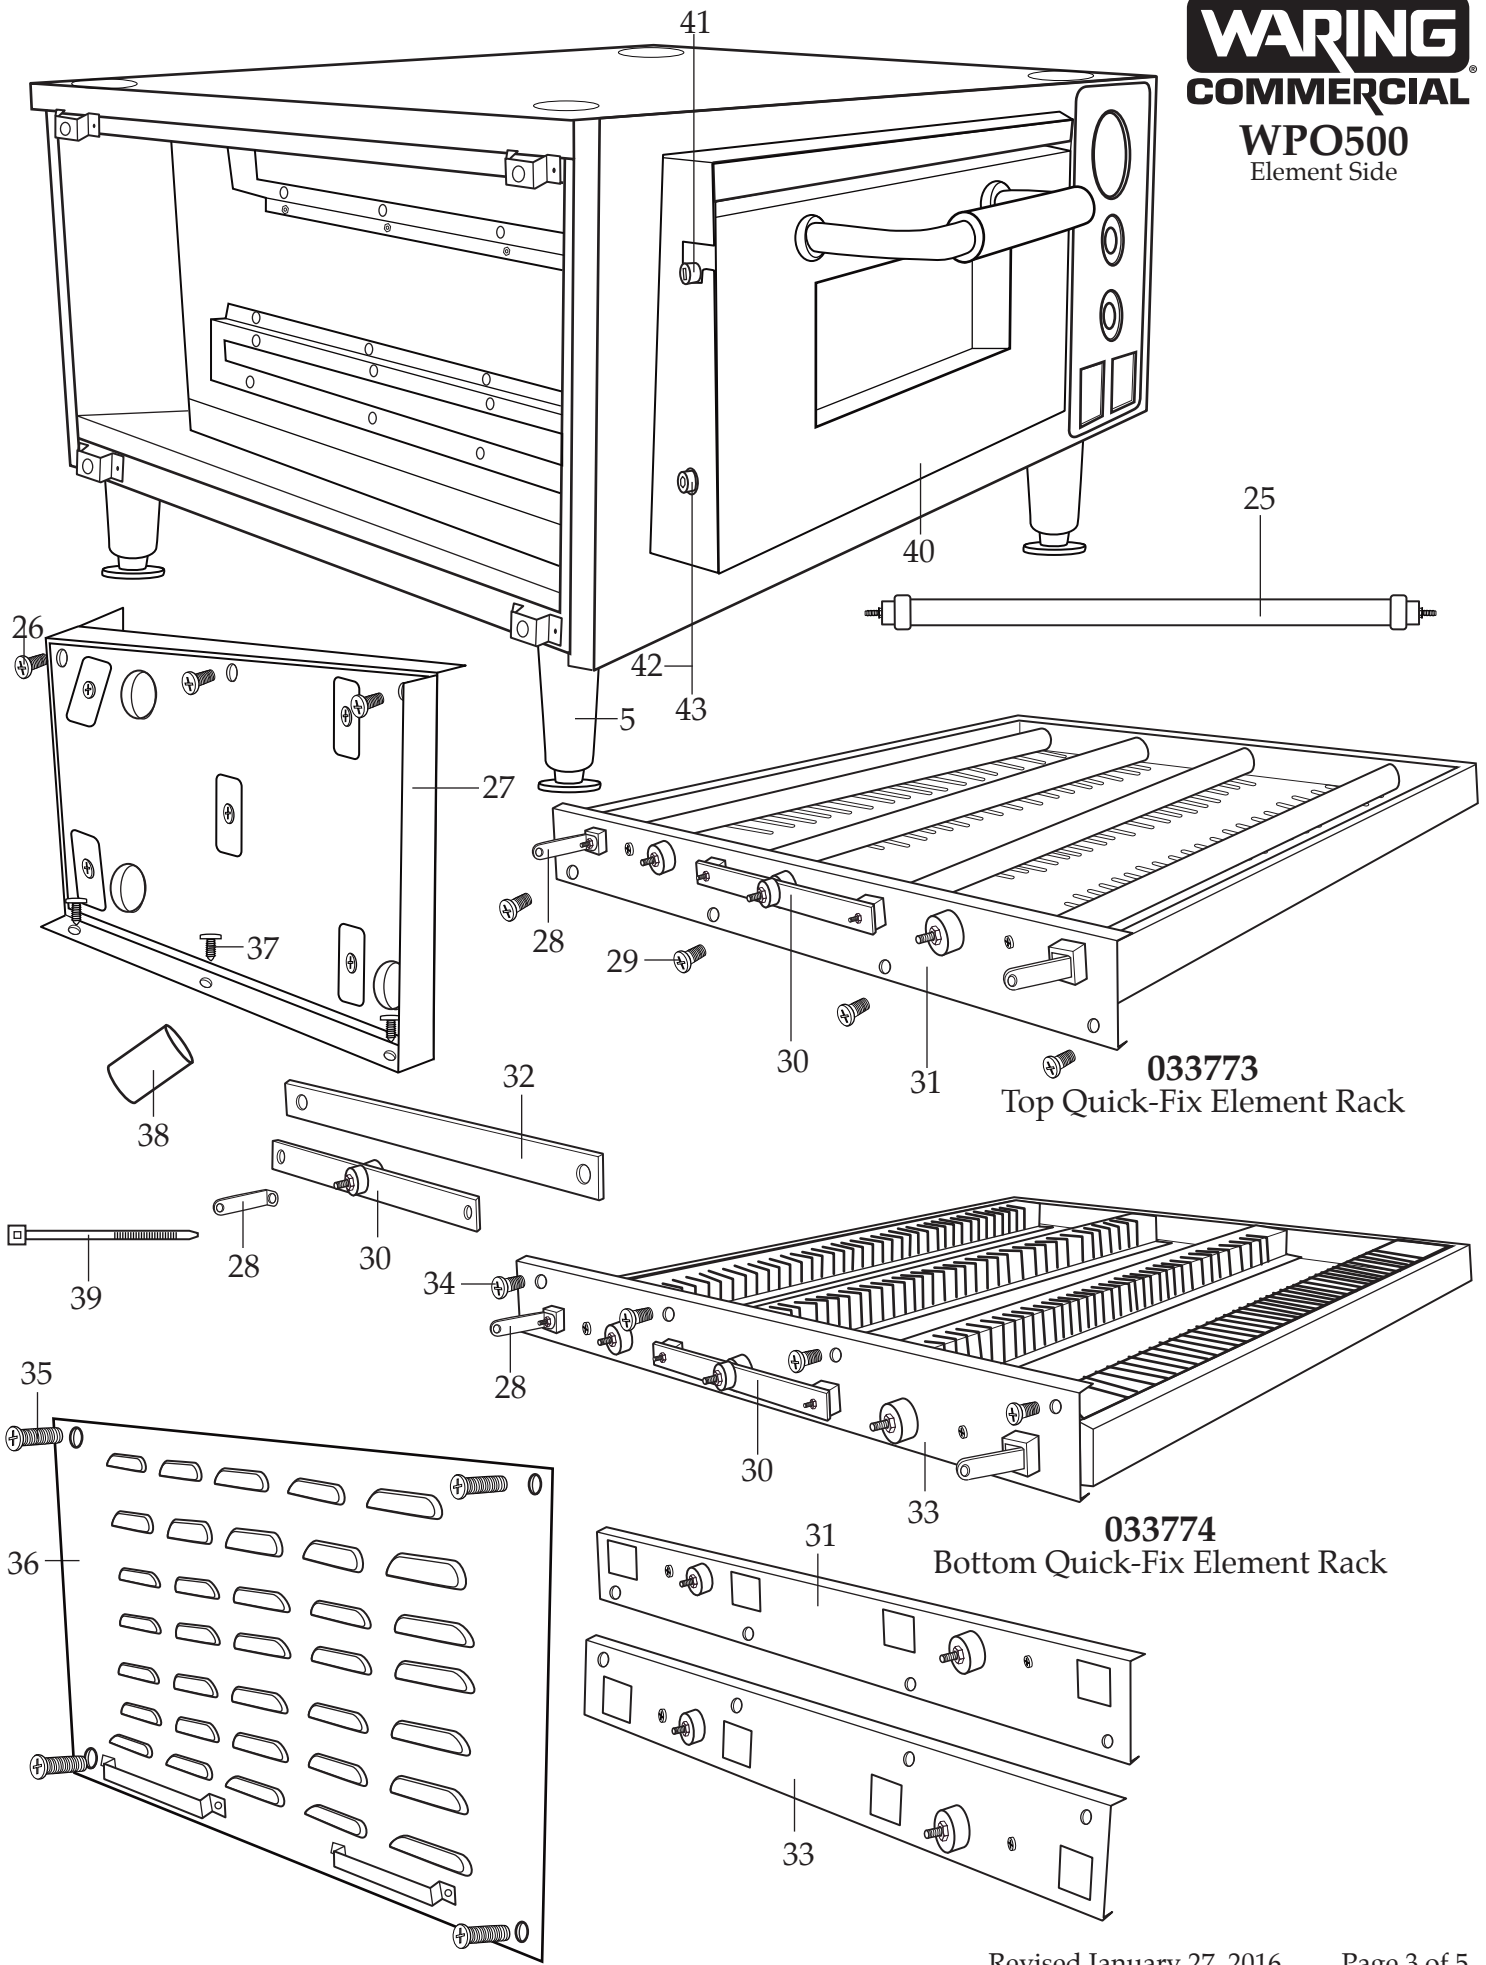

033773
Top Quick-Fix Element Rack

033774
Bottom Quick-Fix Element Rack

Illustration #	Part #	Description
1	033753	Temperature Gauge
2	028626	Temperature Knob with Screw
3	028626	Timer Knob with Screw
4	033754	Double On-Off Switch with Switch Cover (2 required)
5	033755	Foot (4 required)
6	033756	Thermal Cut-off
7	033757	Cord
8	033758	Large Bracket (temperature gauge bulb end)
9	033759	Small Bracket (thermostat bulb end)
10	033761	Spring Washer
11	033762	Washer
12	033760	Screw (3 required)
13	033763	Lock Washer (2 required)
14	029943	Screw (2 required)
15	033764	Timer
16	029943	Screw (2 required)
17	033765	Thermostat
18	033766	Temperature Gauge Bracket
19	033767	Thumb Screw (2 required)
20	033768	Oven Light Lens
21	034958	Bulb
22	033770	Lamp Holder
23	033771	Screw (4 required)
24	033772	Component Side Panel
25	033775	Element Assembly (4 required each quick-fix rack)
26	033776	Screw (3 required)
27	033777	Insulation Panel Assembly
28	033778	Angled End Element Bracket (4 required)
29	033779	Screw (4 required)