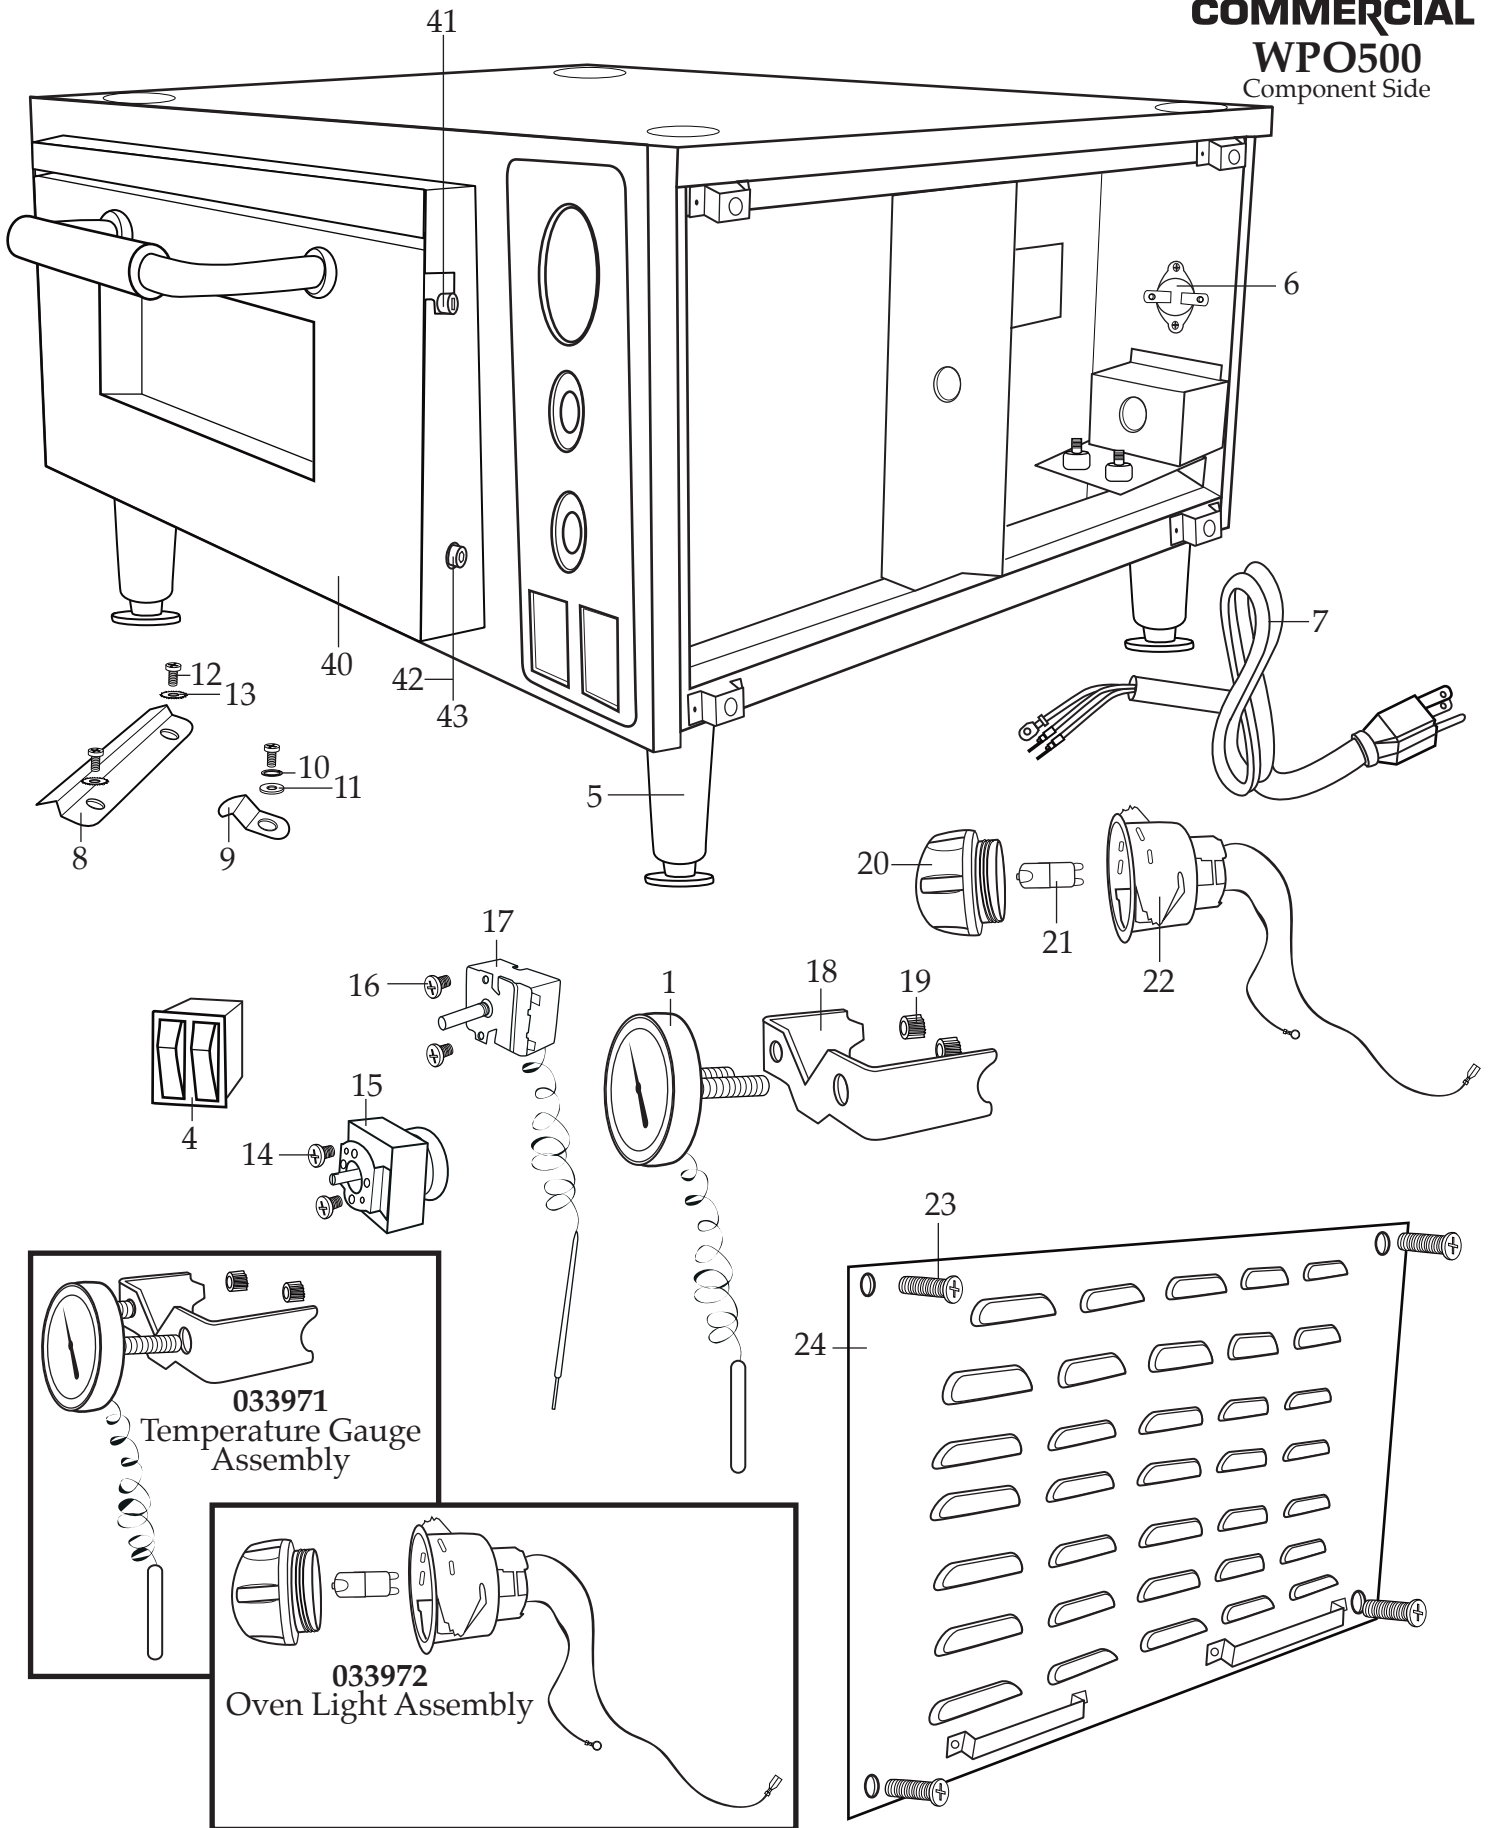

Unit Information

120 Volts – 60 Hz – 1800 Watts
Oven Capacity H=4" x W=18.25" x D=18.25"
Outside Dimensions H=15" x W=27" x D=26"
30-Minute Timer

Replacing Bulb - Do Not touch with bare hands (this will reduce lifespan) use a clean tissue or cloth glove to position new bulb carefully and push in to engage.

WARING COMMERCIAL® Single Pizza Oven WPO500

034925
Pizza Oven Shipping Carton

033752
Pizza Stone

032000
Cleaning Brush

033773
Top Quick-Fix Element Rack

033774
Bottom Quick-Fix Element Rack

Illustration #	Part #	Description
1	033753	Temperature Gauge
2	028626	Temperature Knob with Screw
3	028626	Timer Knob with Screw
4	033754	Double On-Off Switch with Switch Cover (2 required)
5	033755	Foot (4 required)
6	033756	Thermal Cut-off
7	033757	Cord
8	033758	Large Bracket (temperature gauge bulb end)
9	033759	Small Bracket (thermostat bulb end)
10	033761	Spring Washer
11	033762	Washer
12	033760	Screw (3 required)
13	033763	Lock Washer (2 required)
14	029943	Screw (2 required)
15	033764	Timer
16	029943	Screw (2 required)
17	033765	Thermostat
18	033766	Temperature Gauge Bracket
19	033767	Thumb Screw (2 required)
20	033768	Oven Light Lens
21	034958	Bulb
22	033770	Lamp Holder
23	033771	Screw (4 required)
24	033772	Component Side Panel
25	033775	Element Assembly (4 required each quick-fix rack)
26	033776	Screw (3 required)
27	033777	Insulation Panel Assembly
28	033778	Angled End Element Bracket (4 required)
29	033779	Screw (4 required)