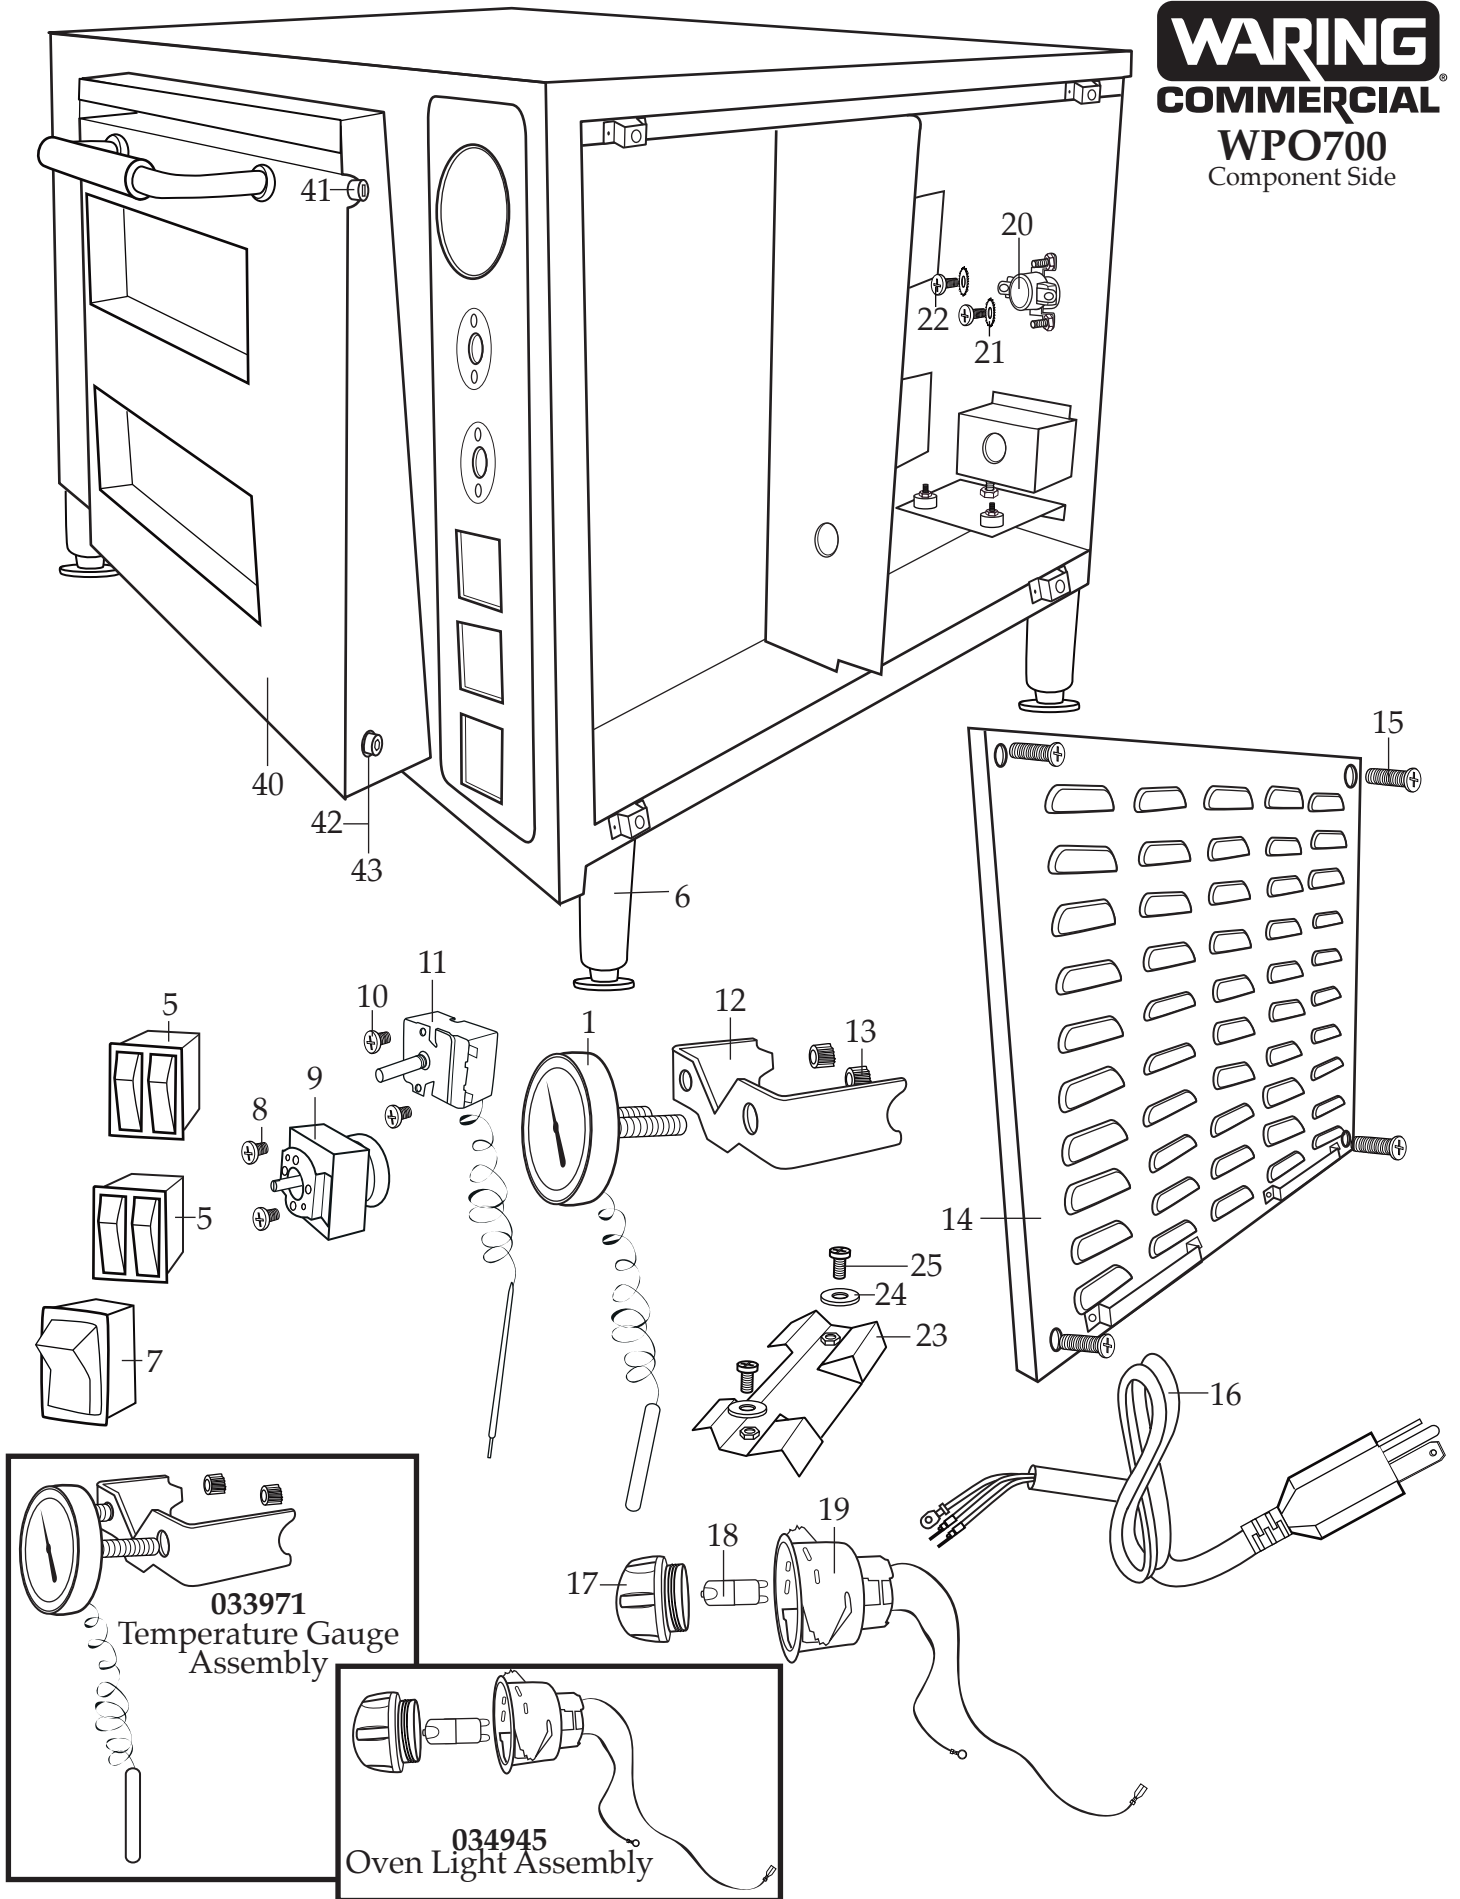

Unit Information

240 Volts – 60 Hz – 3200 Watts
Two 18" x 18" cavity with ceramic pizza stone
Outside Dimensions H=21" x W=27" x D=28"
30-Minute Manual Countdown Timer

WARING COMMERCIAL®

Double Deck Single
Compartment Pizza Oven

WPO700

032000
Cleaning Brush

WARING
COMMERCIAL
WPO700
 Component Side

| Illustration # | Part # | Description |
|-----------------------|---------------|--|
| 1 | 033753 | Temperature Gauge |
| 2 | 028626 | Temperature Knob with Screws |
| 3 | 028626 | Timer Knob with Set Screws |
| 4 | 033752 | Pizza Stone (2 required) |
| 5 | 034946 | Double On-Off Switch (2 required) |
| 6 | 033755 | Foot (4 required) |
| 7 | 035609 | Main Power Switch |
| 8 | 029943 | Screw (2 required) |
| 9 | 033764 | Timer |
| 10 | 029943 | Screw (2 required) |
| 11 | 034948 | Thermostat |
| 12 | 033766 | Temperature Gauge Bracket |
| 13 | 033767 | Thumb Screw (2 required) |
| 14 | 034951 | Component Right Side Panel |
| 15 | 033771 | Screw (4 required) |
| 16 | 034957 | Cord (240 volt) |
| 17 | 033768 | Oven Light Lens |
| 18 | 035605 | Bulb - Rated 230V / 25W |
| 19 | 034949 | Lamp Holder |
| 20 | 034956 | Thermal Cut-off |
| 21 | 029959 | Lock Washer (2 required) |
| 22 | 034966 | Screw (2 required) |
| 23 | 034950 | Bracket (temperature gauge & thermostat bulb ends) |
| 24 | 034968 | Washer (2 required) |
| 25 | 034967 | Screw (2 required) |
| 26 | 013731 | Wire Tie (12 required) |
| 27 | 034952 | Element Assembly (4 required each quick-fix rack) |