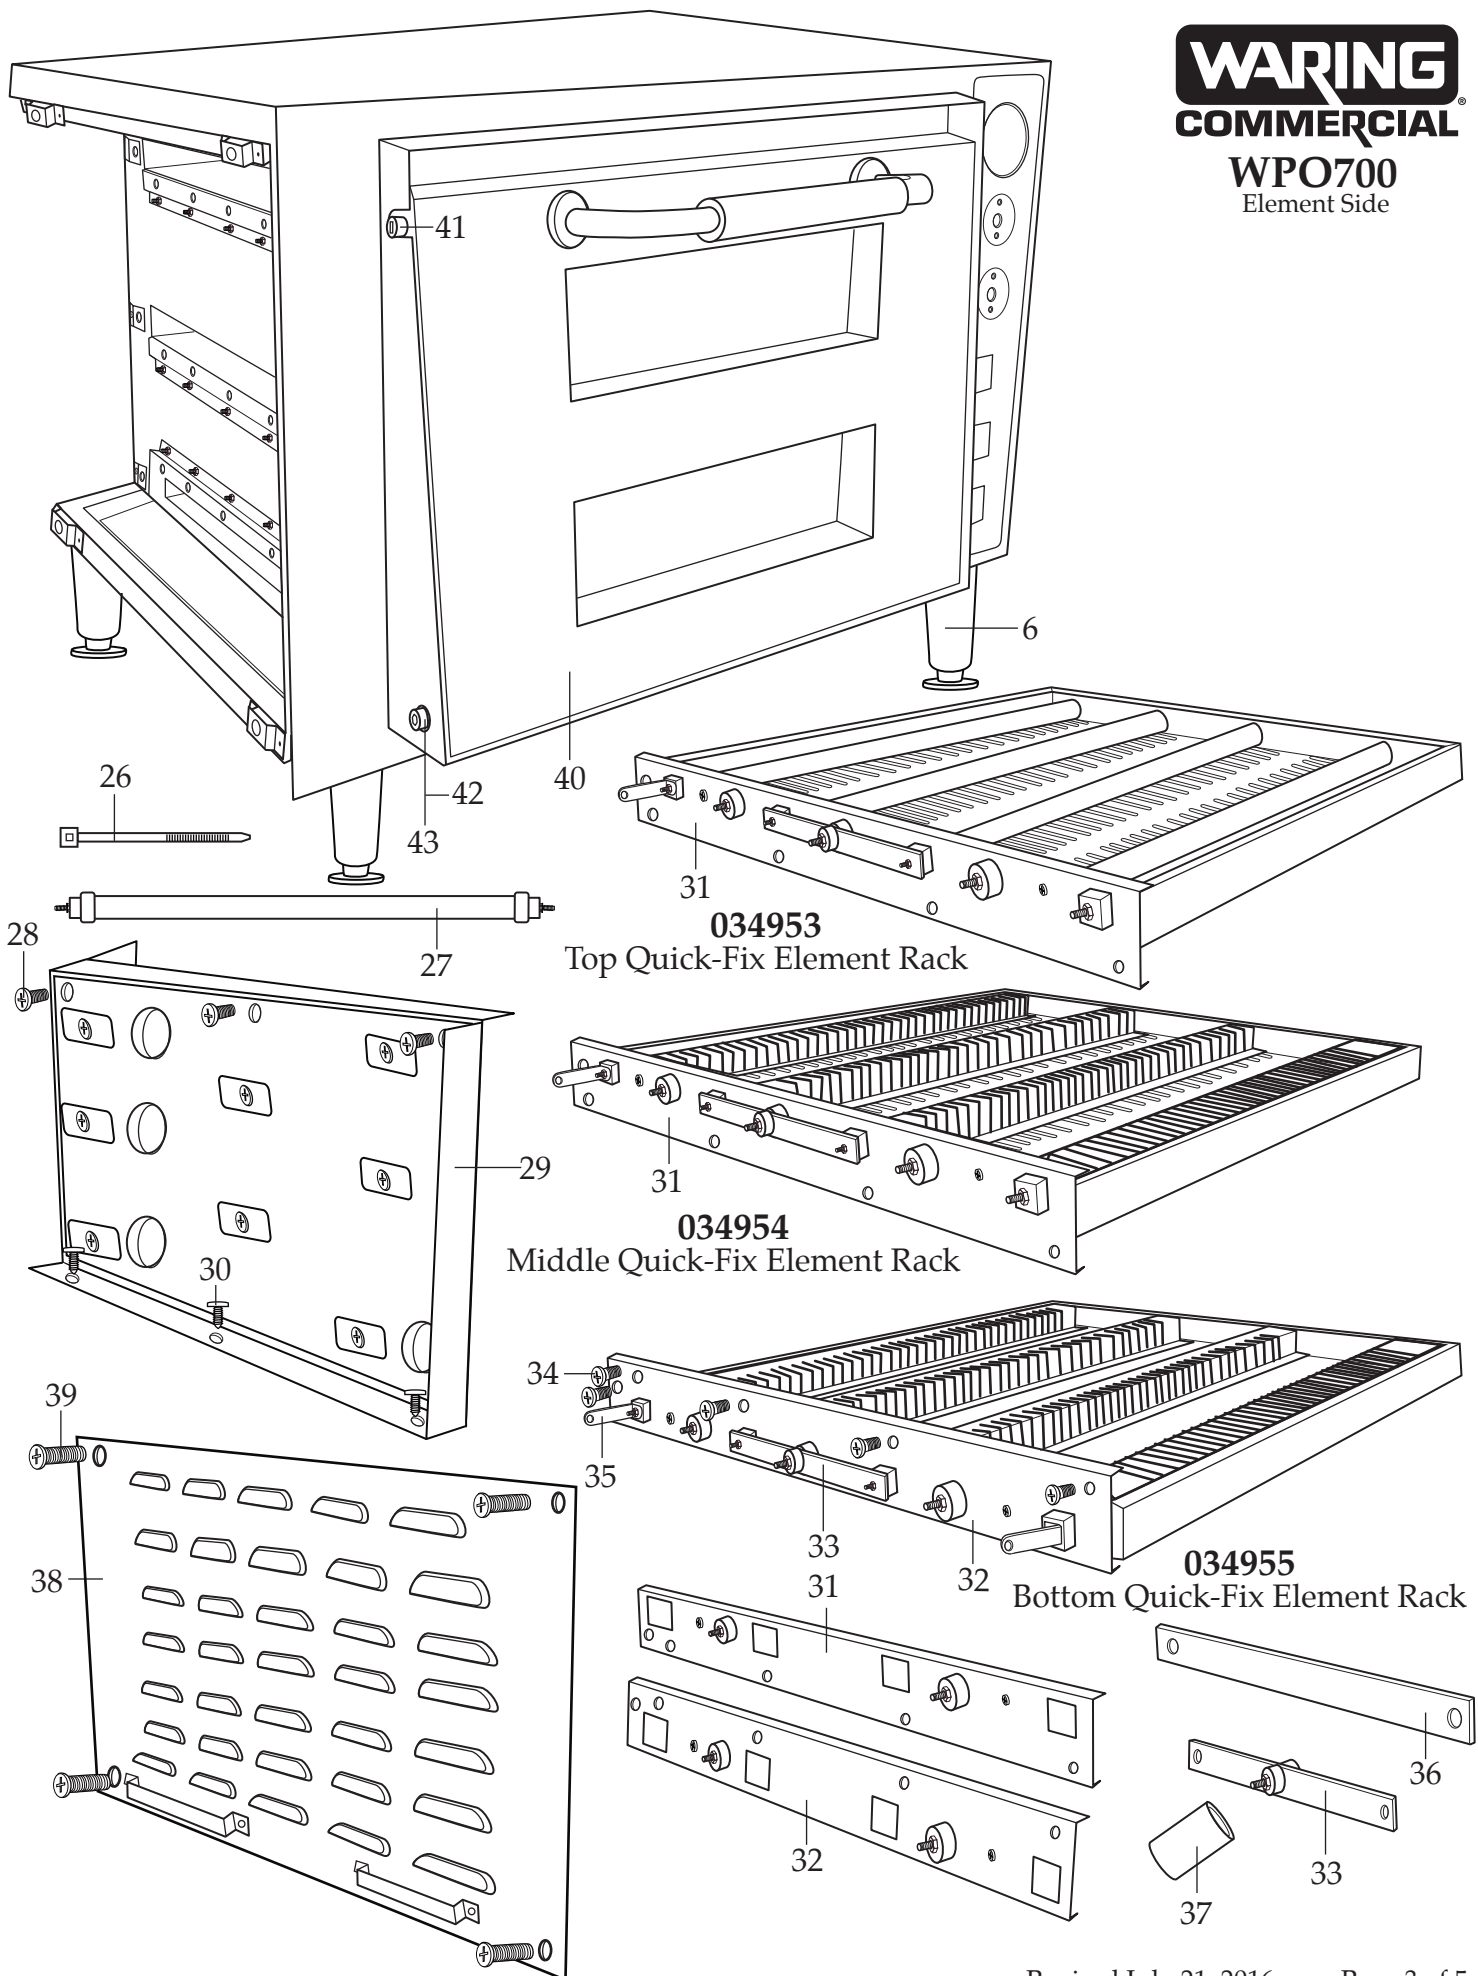

Unit Information

240 Volts – 60 Hz – 3200 Watts
Two 18" x 18" cavity with ceramic pizza stone
Outside Dimensions H=21" x W=27" x D=28"
30-Minute Manual Countdown Timer

WARING COMMERCIAL®

Double Deck Single
Compartment Pizza Oven

WPO700

032000
Cleaning Brush

WARING
COMMERCIAL
WPO700
 Component Side

| Illustration # | Part # | Description |
|-----------------------|---------------|--|
| 1 | 033753 | Temperature Gauge |
| 2 | 028626 | Temperature Knob with Screws |
| 3 | 028626 | Timer Knob with Set Screws |
| 4 | 033752 | Pizza Stone (2 required) |
| 5 | 034946 | Double On-Off Switch (2 required) |
| 6 | 033755 | Foot (4 required) |
| 7 | 035609 | Main Power Switch |
| 8 | 029943 | Screw (2 required) |
| 9 | 033764 | Timer |
| 10 | 029943 | Screw (2 required) |
| 11 | 034948 | Thermostat |
| 12 | 033766 | Temperature Gauge Bracket |
| 13 | 033767 | Thumb Screw (2 required) |
| 14 | 034951 | Component Right Side Panel |
| 15 | 033771 | Screw (4 required) |
| 16 | 034957 | Cord (240 volt) |
| 17 | 033768 | Oven Light Lens |
| 18 | 035605 | Bulb - Rated 230V / 25W |
| 19 | 034949 | Lamp Holder |
| 20 | 034956 | Thermal Cut-off |
| 21 | 029959 | Lock Washer (2 required) |
| 22 | 034966 | Screw (2 required) |
| 23 | 034950 | Bracket (temperature gauge & thermostat bulb ends) |
| 24 | 034968 | Washer (2 required) |
| 25 | 034967 | Screw (2 required) |
| 26 | 013731 | Wire Tie (12 required) |
| 27 | 034952 | Element Assembly (4 required each quick-fix rack) |