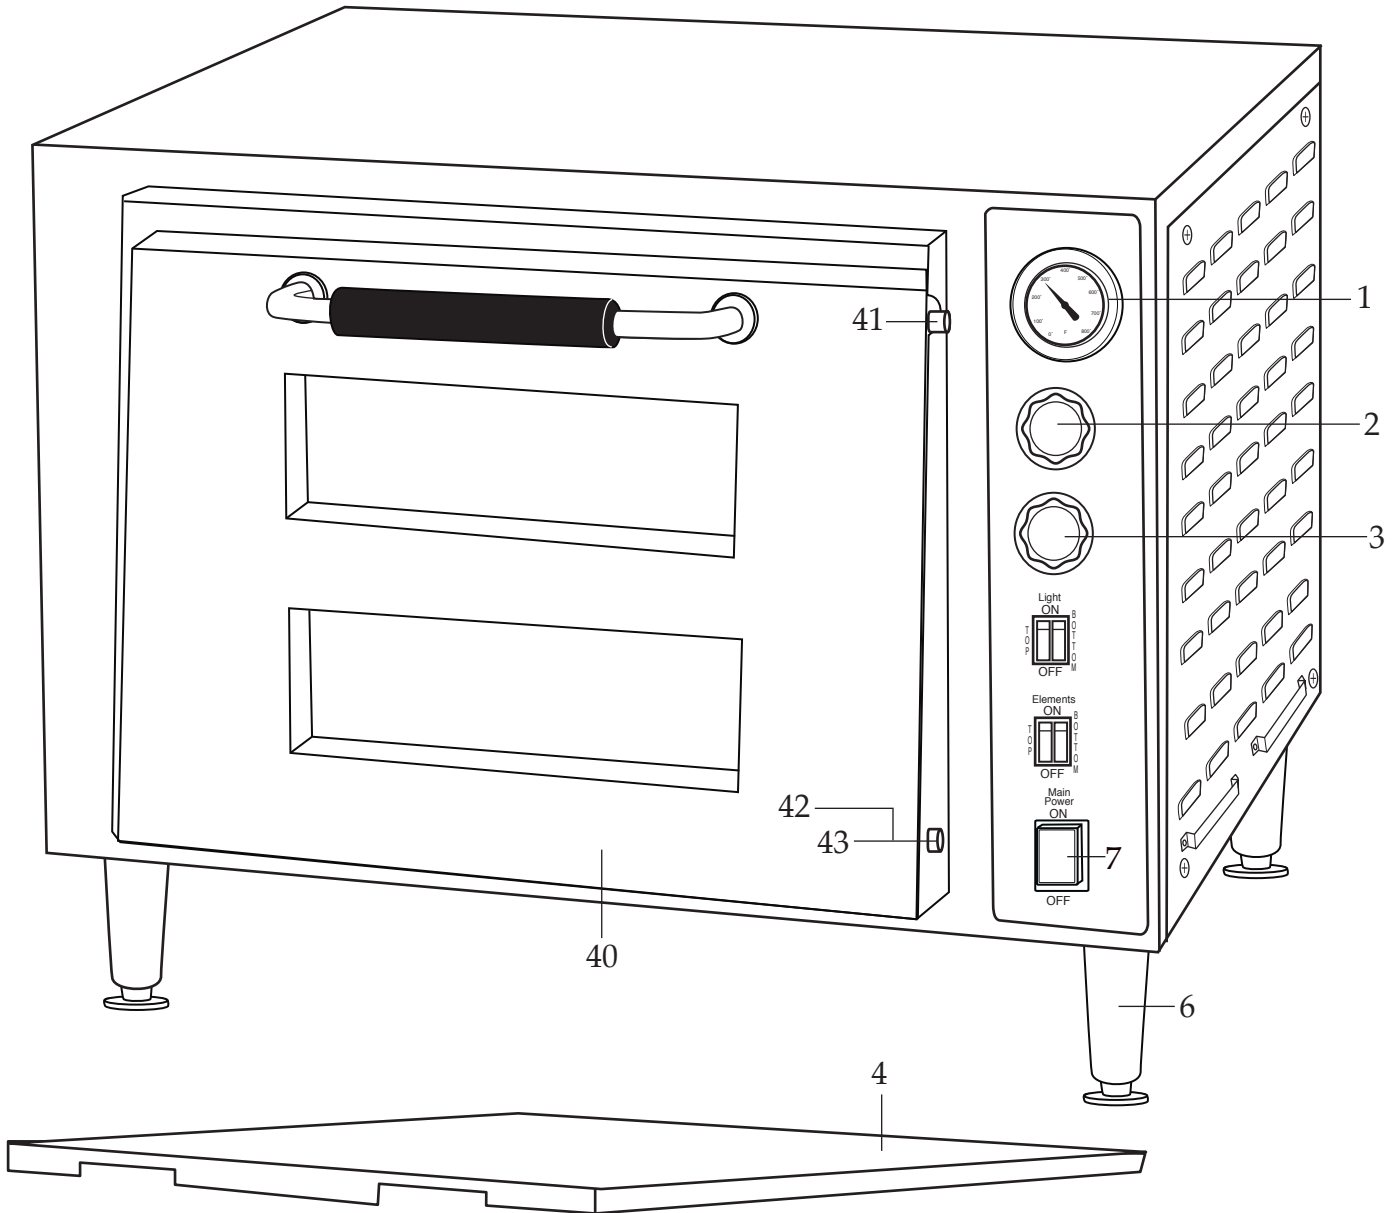

Unit Information

240 Volts – 60 Hz – 3200 Watts
Two 18" x 18" cavity with ceramic pizza stone
Outside Dimensions H=21" x W=27" x D=28"
30-Minute Manual Countdown Timer

WARING COMMERCIAL®

Double Deck Single
Compartment Pizza Oven

WPO700

032000
Cleaning Brush

WARING
COMMERCIAL
WPO700
 Component Side

| Illustration # | Part # | Description |
|-----------------------|---------------|--|
| 1 | 033753 | Temperature Gauge |
| 2 | 028626 | Temperature Knob with Screws |
| 3 | 028626 | Timer Knob with Set Screws |
| 4 | 033752 | Pizza Stone (2 required) |
| 5 | 034946 | Double On-Off Switch (2 required) |
| 6 | 033755 | Foot (4 required) |
| 7 | 035609 | Main Power Switch |
| 8 | 029943 | Screw (2 required) |
| 9 | 033764 | Timer |
| 10 | 029943 | Screw (2 required) |
| 11 | 034948 | Thermostat |
| 12 | 033766 | Temperature Gauge Bracket |
| 13 | 033767 | Thumb Screw (2 required) |
| 14 | 034951 | Component Right Side Panel |
| 15 | 033771 | Screw (4 required) |
| 16 | 034957 | Cord (240 volt) |
| 17 | 033768 | Oven Light Lens |
| 18 | 035605 | Bulb - Rated 230V / 25W |
| 19 | 034949 | Lamp Holder |
| 20 | 034956 | Thermal Cut-off |
| 21 | 029959 | Lock Washer (2 required) |
| 22 | 034966 | Screw (2 required) |
| 23 | 034950 | Bracket (temperature gauge & thermostat bulb ends) |
| 24 | 034968 | Washer (2 required) |
| 25 | 034967 | Screw (2 required) |
| 26 | 013731 | Wire Tie (12 required) |
| 27 | 034952 | Element Assembly (4 required each quick-fix rack) |